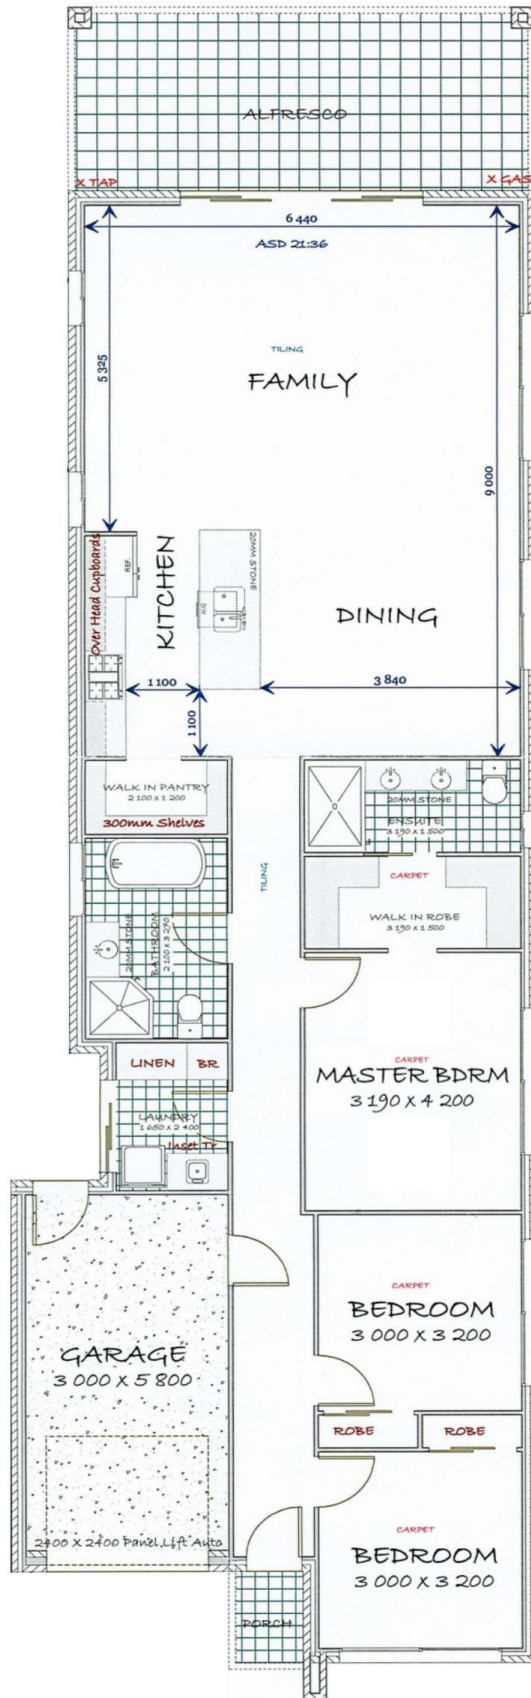

DESIGNER HOME BUILT 2023. SPACIOUS LIVING. ALFRESCO & LAWN AREA.

Designer look. Stylish and Modern.

This home is located close to good schooling, parks and reserves, shopping and transport. So close to the city!

The home features a large spacious open plan living area, good sized bedrooms, quality carpets and tiles, modern

[For full version visit the website](https://www.bruse.com.au/lease/sa/north-north-east-suburbs/vale-park/residential/house/8635881)

**Type** : House  
**Price** : \$800.00 pw  
**View** : <https://www.bruse.com.au/lease/sa/north-north-east-suburbs/vale-park/residential/house/8635881>

12A WARE STREET