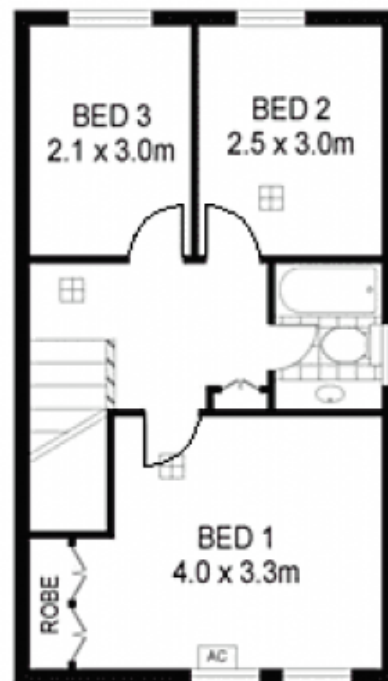

FIRST FLOOR