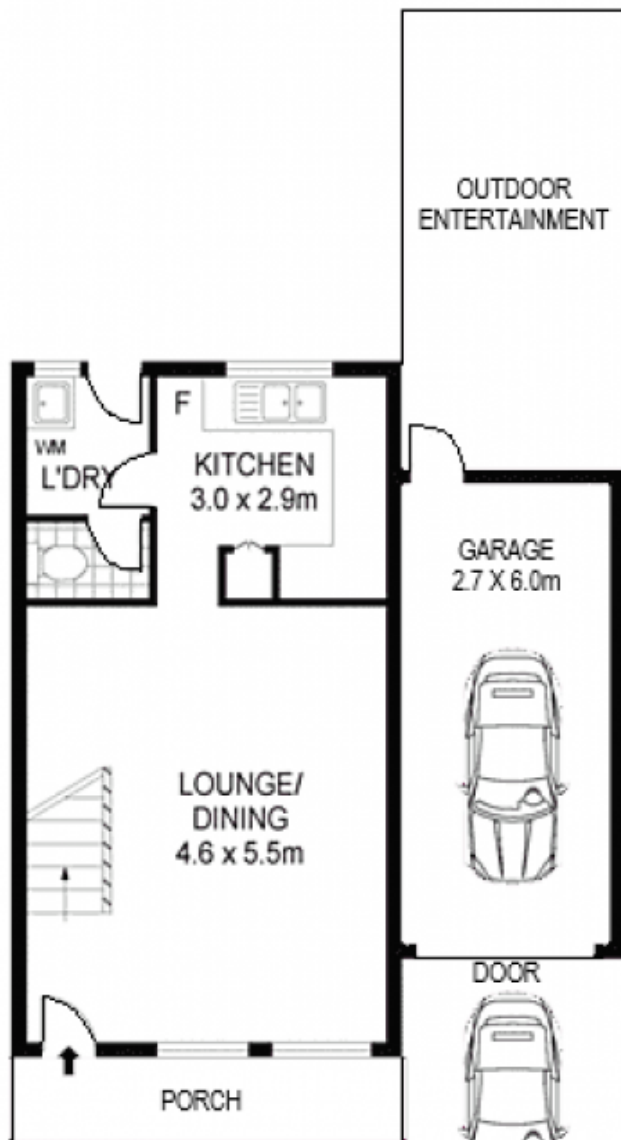

GROUND FLOOR