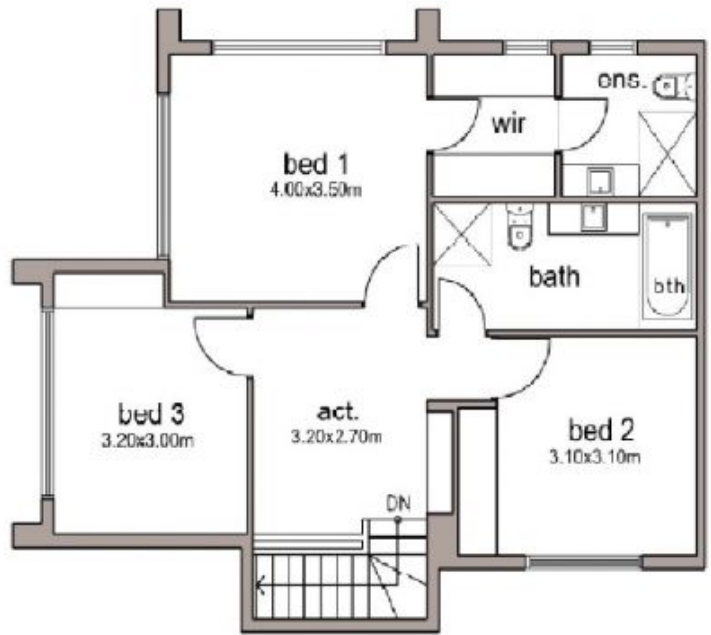

LIGHT & BRIGHT OPEN PLAN LIVING SPACES
FLOWING OUT SEAMLESSLY TO THE OUTDOOR ENTERTAINING AREAS.
SUPER STYLISH CHEF READY KITCHEN WITH WALK

Theon Bruse
08 8431 8181

Bevan Bruse
08 8431 8181

LOWER FLOOR PLAN

UPPER FLOOR PLAN