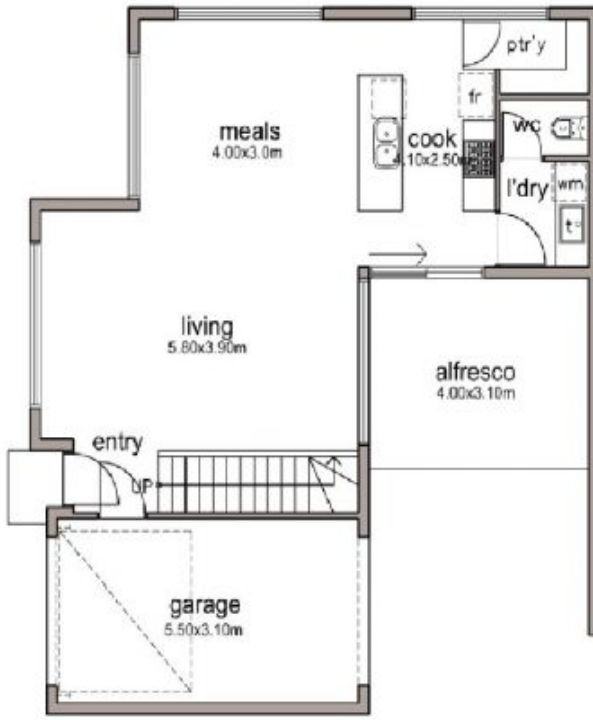

LIGHT & BRIGHT OPEN PLAN LIVING SPACES
FLOWING OUT SEAMLESSLY TO THE OUTDOOR ENTERTAINING AREAS.
SUPER STYLISH CHEF READY KITCHEN WITH WALK

Theon Bruse
08 8431 8181

Bevan Bruse
08 8431 8181

LOWER FLOOR PLAN

UPPER FLOOR PLAN