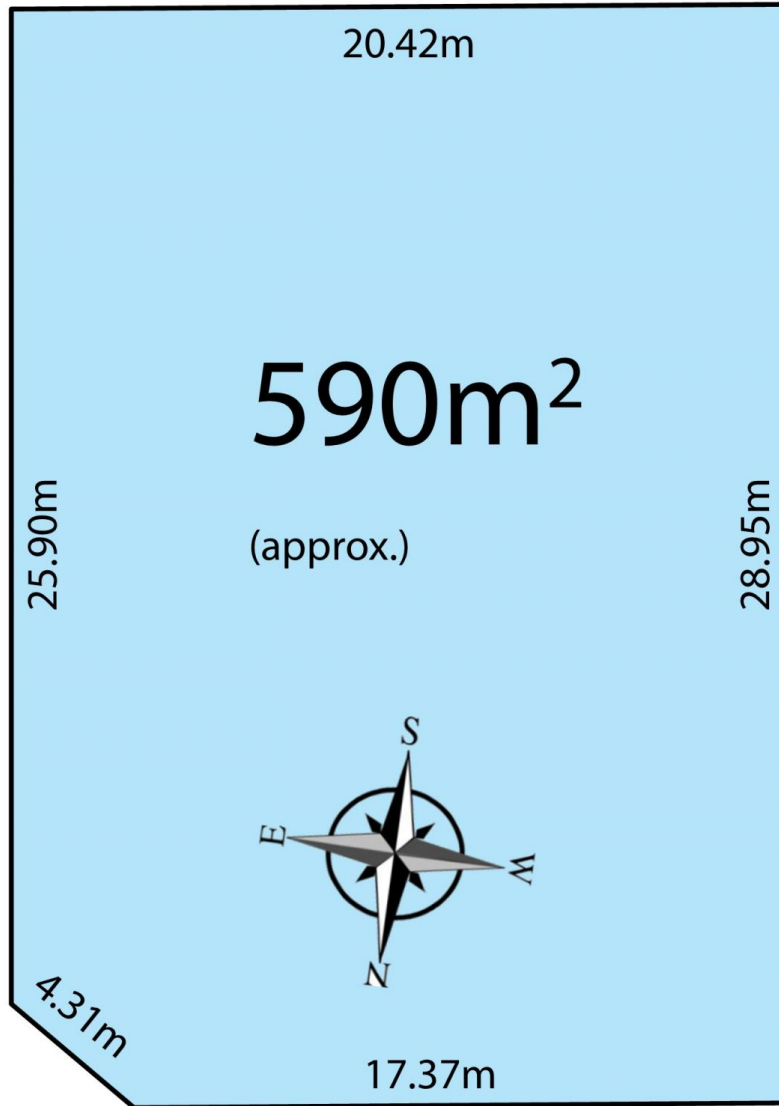

KINGSLEY COURT