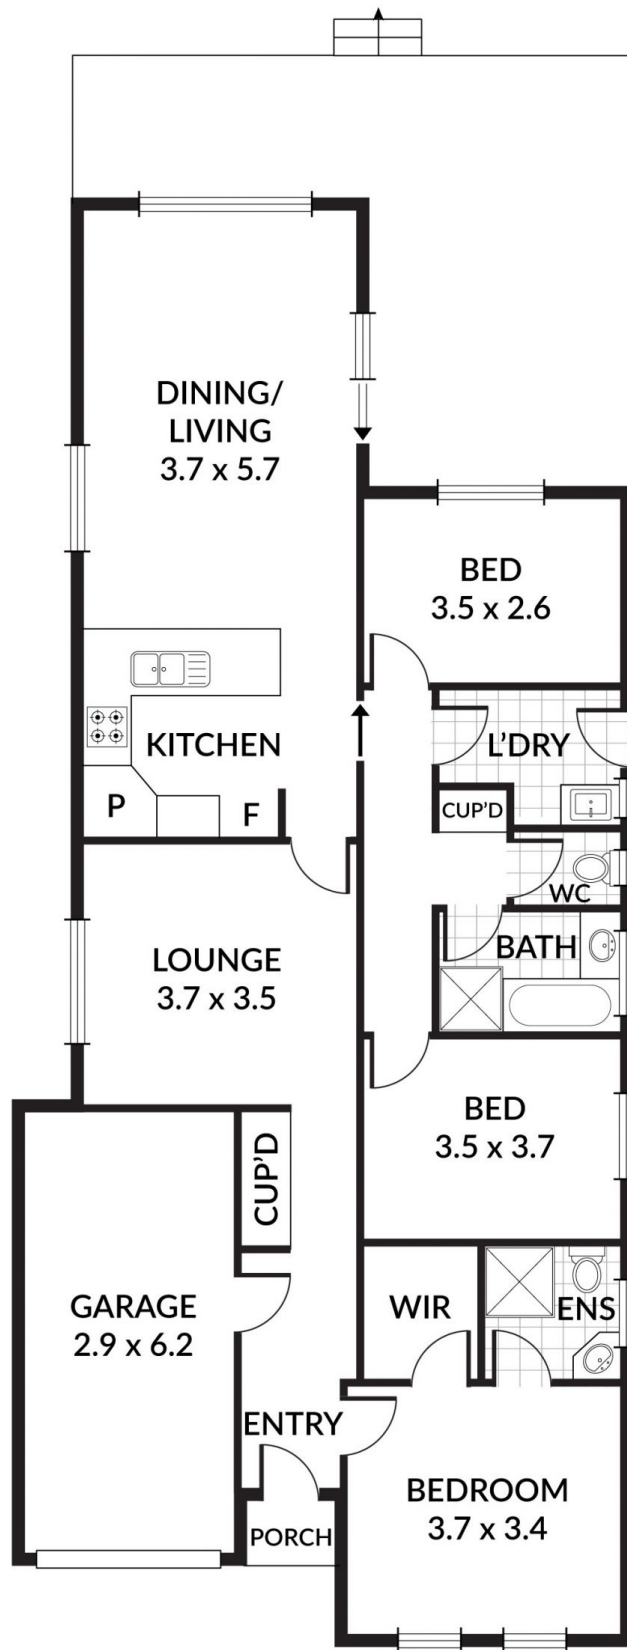

Scale in metres. Indicative only. Dimensions are approximate. All information contained herein is gathered from sources we believe to be reliable. However we cannot guarantee its accuracy and interested persons should rely on their own enquiries