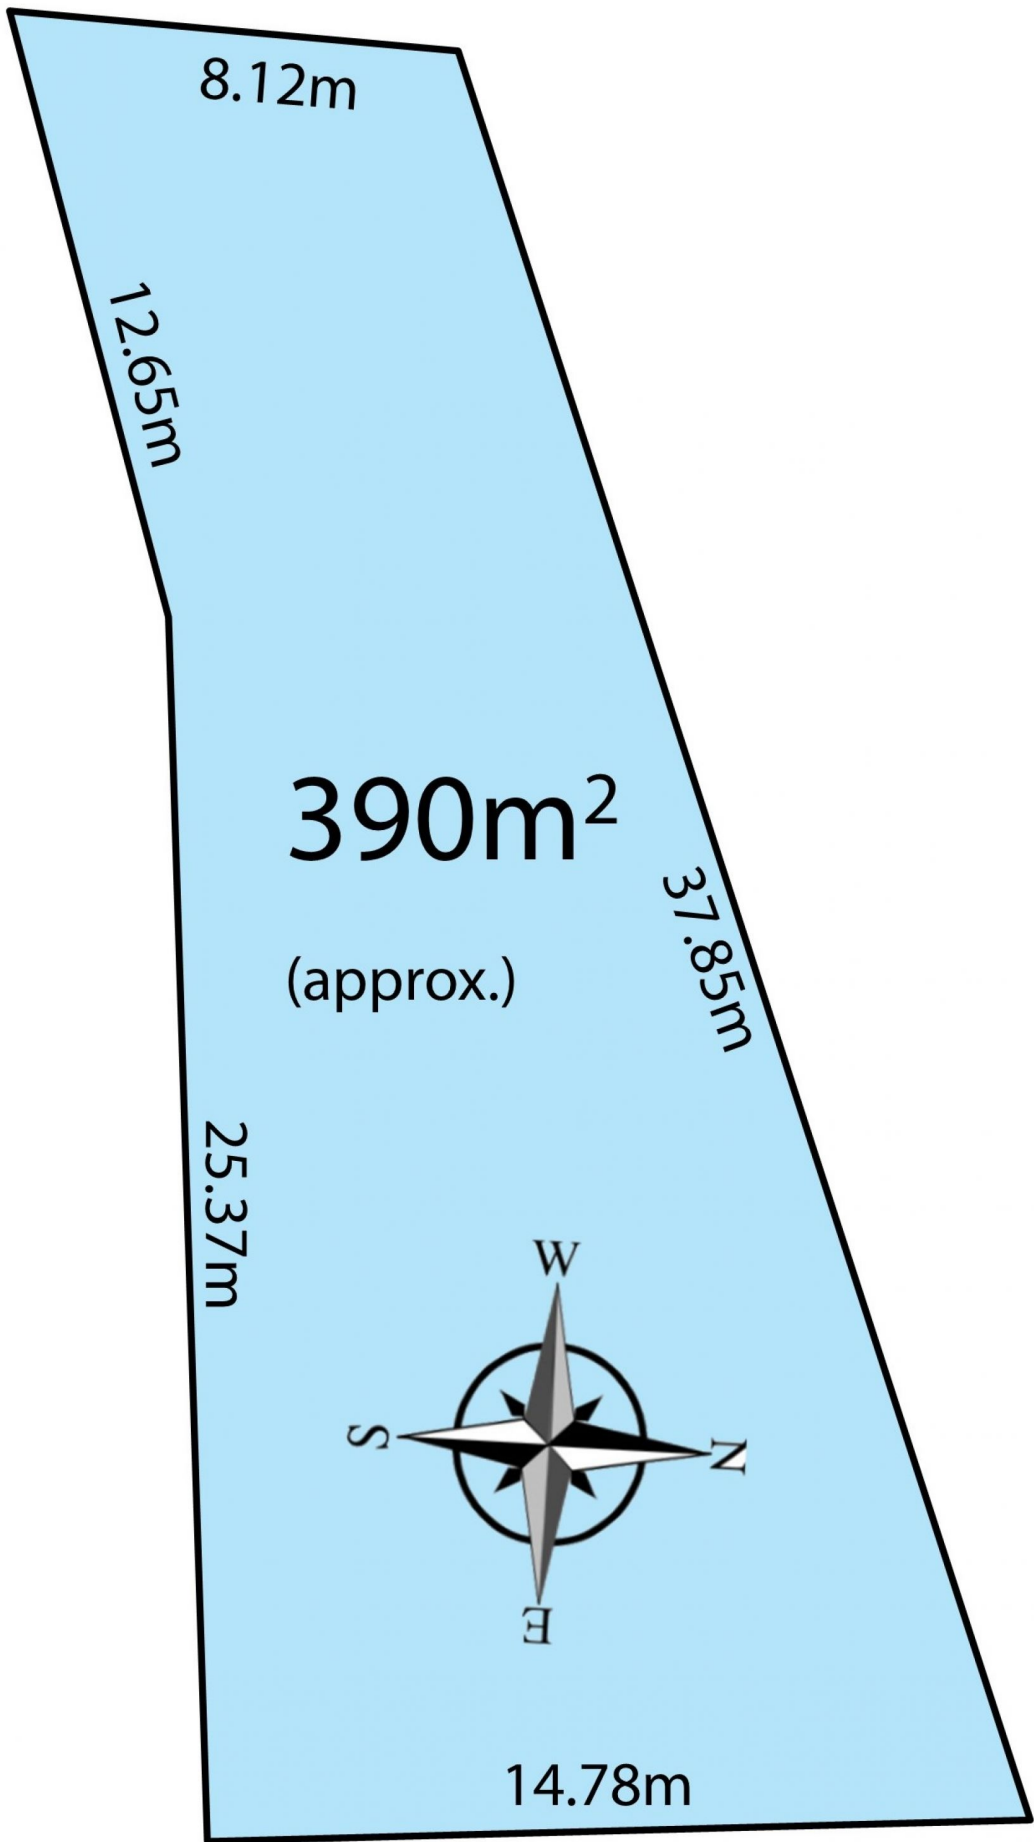

Price : \$ 465,000
Land Size : 390 sqm
View : <https://www.bruse.com.au/sale/sa/north-north-east-suburbs/clearview/residential/house/5916368>

Lock up garage with direct home access.

A home where you can move in, live and enjoy a wonderful life in this very peaceful location right in the heart of the wonderful location of Clearview.

Theon Bruse
08 8431 8181

Scale in metres. Indicative only. Dimensions are approximate. All information contained herein is gathered from sources we believe to be reliable. However we cannot guarantee its accuracy and interested persons should rely on their own enquiries