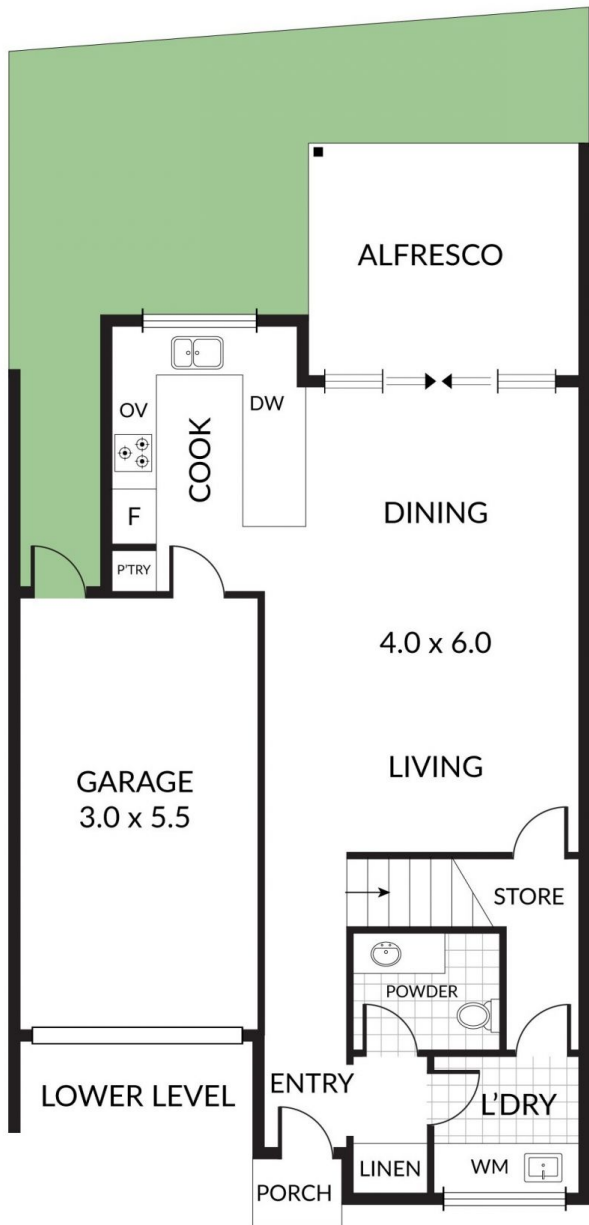

RESIDENCE 6C

AREAS	M²
MAIN LIVING	52.3
UPPER FLOOR	76.2
GARAGE	19.2
PORTICO	1
ALFRESCO	11
TOTAL	159.7

Scale in metres. Indicative only. Dimensions are approximate. All information contained herein is gathered from sources we believe to be reliable. However we cannot guarantee its accuracy and interested persons should rely on their own enquiries