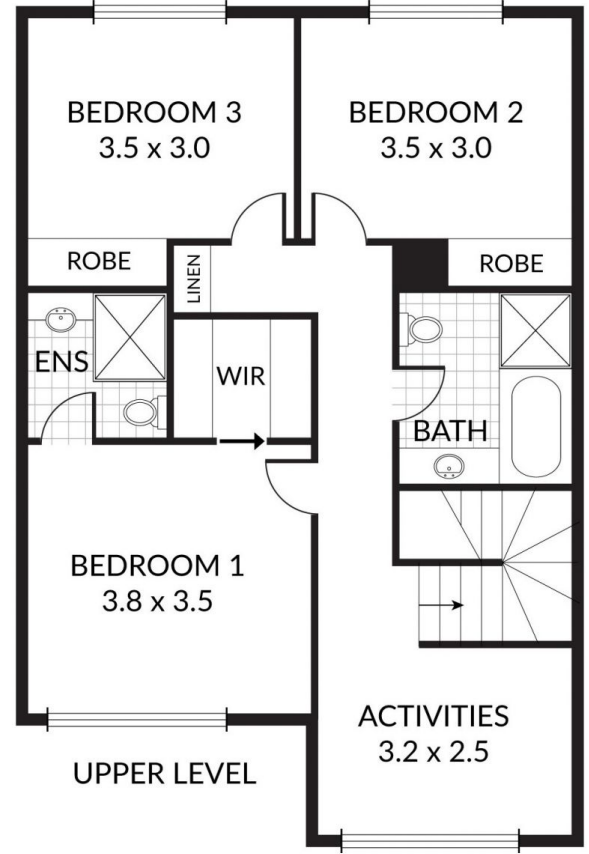

RESIDENCE 6C

AREAS	M²
MAIN LIVING	52.3
UPPER FLOOR	76.2
GARAGE	19.2
PORTICO	1
ALFRESCO	11
TOTAL	159.7

Scale in metres. Indicative only. Dimensions are approximate. All information contained herein is gathered from sources we believe to be reliable. However we cannot guarantee its accuracy and interested persons should rely on their own enquiries