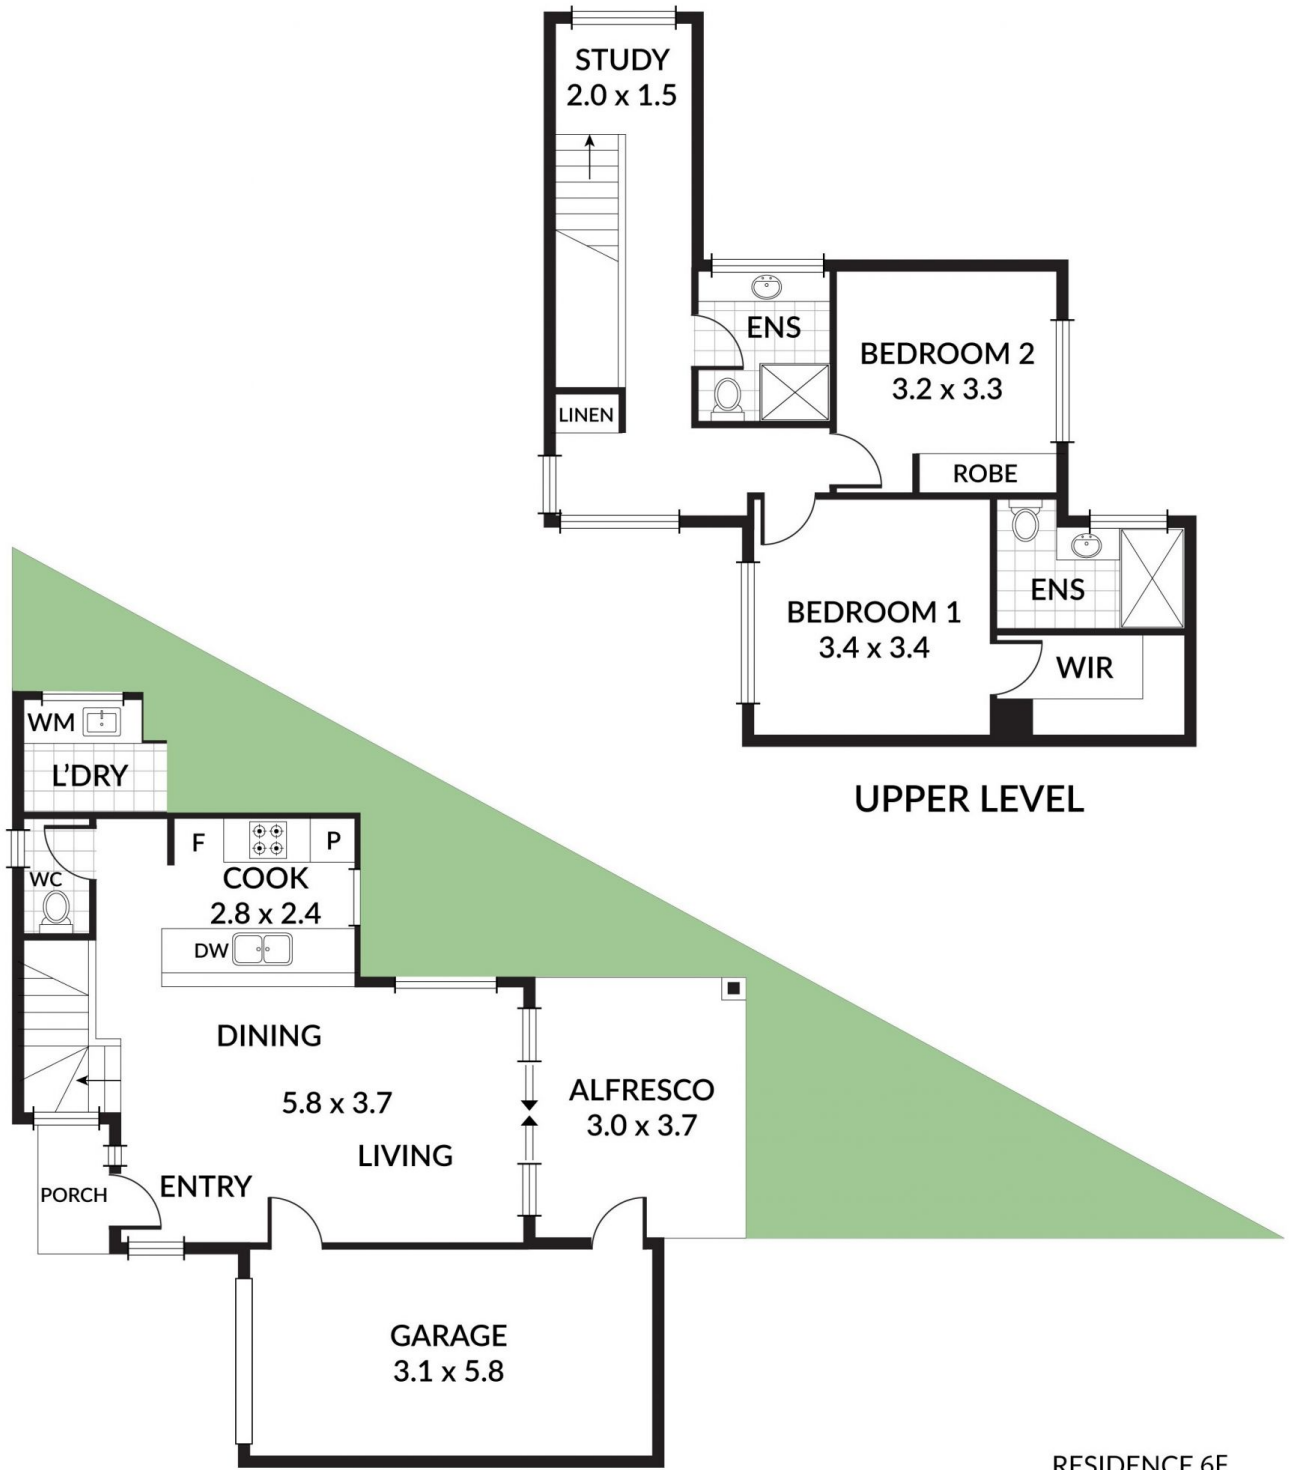

AREAS	M <sup>2</sup>
MAIN LIVING	52.3
UPPER FLOOR	76.2
GARAGE	19.2
PORTICO	1
ALFRESCO	11
TOTAL	159.7

Scale in metres. Indicative only. Dimensions are approximate. All information contained herein is gathered from sources we believe to be reliable. However we cannot guarantee its accuracy and interested persons should rely on their own enquiries

**LOWER LEVEL**

**UPPER LEVEL**

**RESIDENCE 6E**

AREAS	M <sup>2</sup>
MAIN LIVING	44.0
UPPER FLOOR	60.0
GARAGE	20.0
PORTICO	1.5
ALFRESCO	11.1
<b>TOTAL</b>	<b>136.6</b>

Scale in metres. Indicative only. Dimensions are approximate. All information contained herein is gathered from sources we believe to be reliable. However we cannot guarantee its accuracy and interested persons should rely on their own enquiries