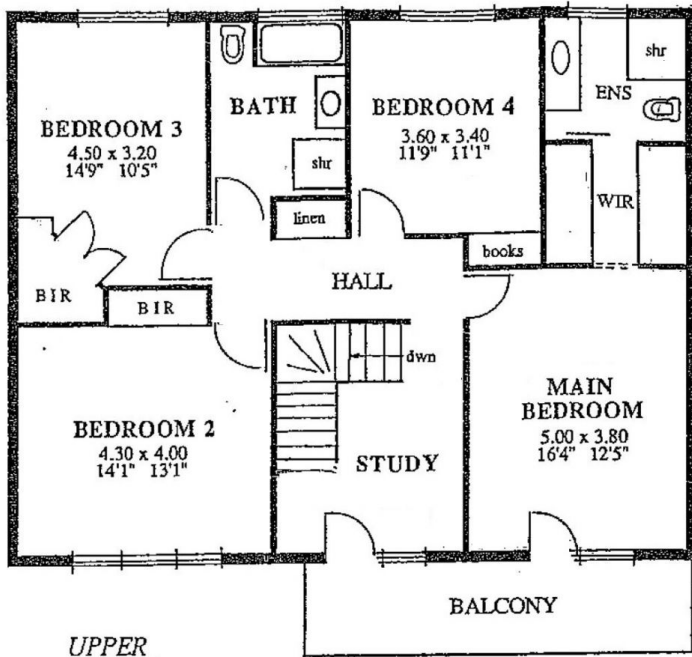

UPPER LEVEL