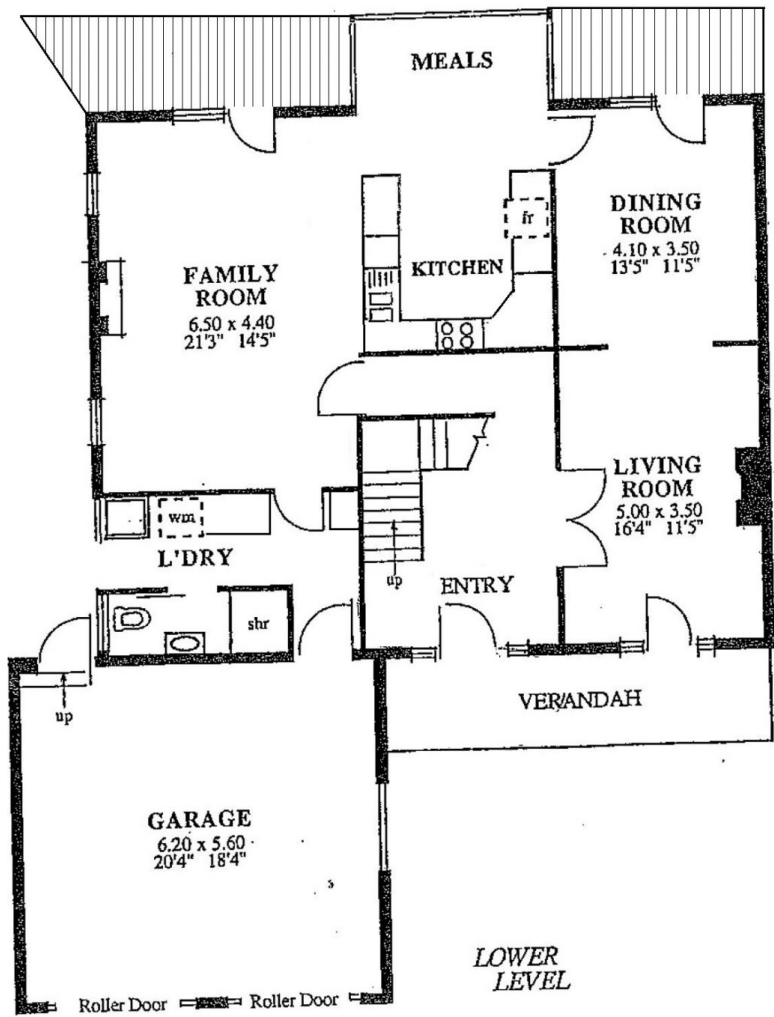

LOWER LEVEL