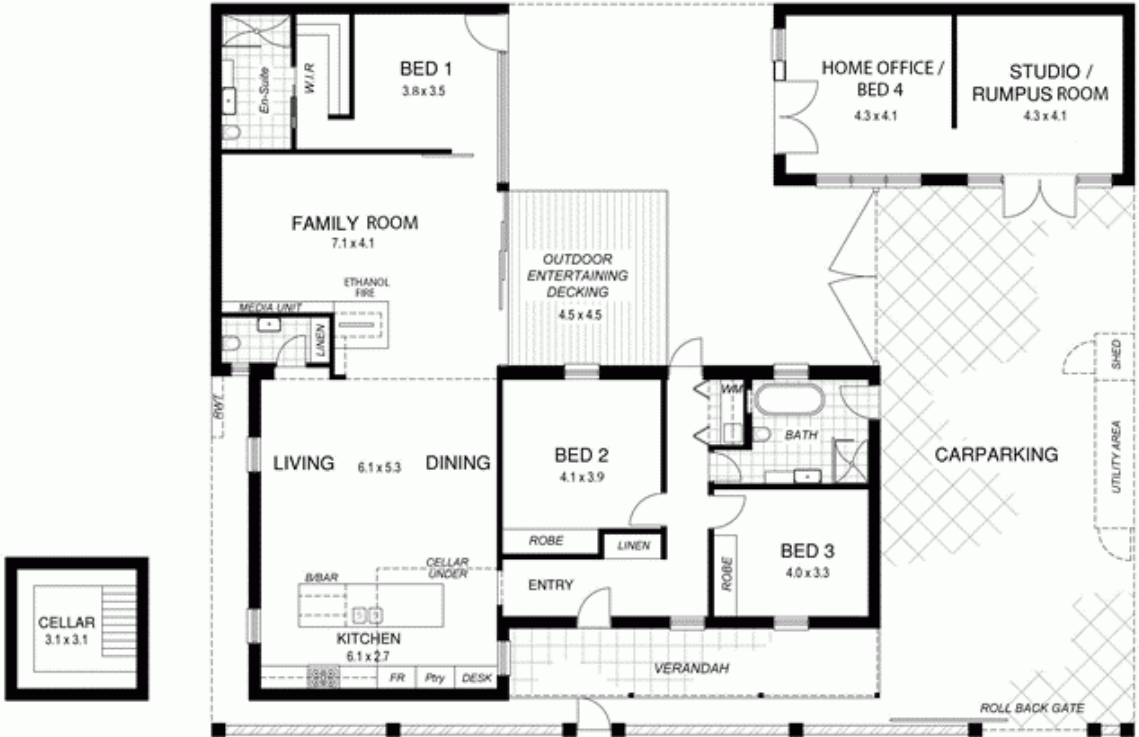

SYDENHAM ROAD