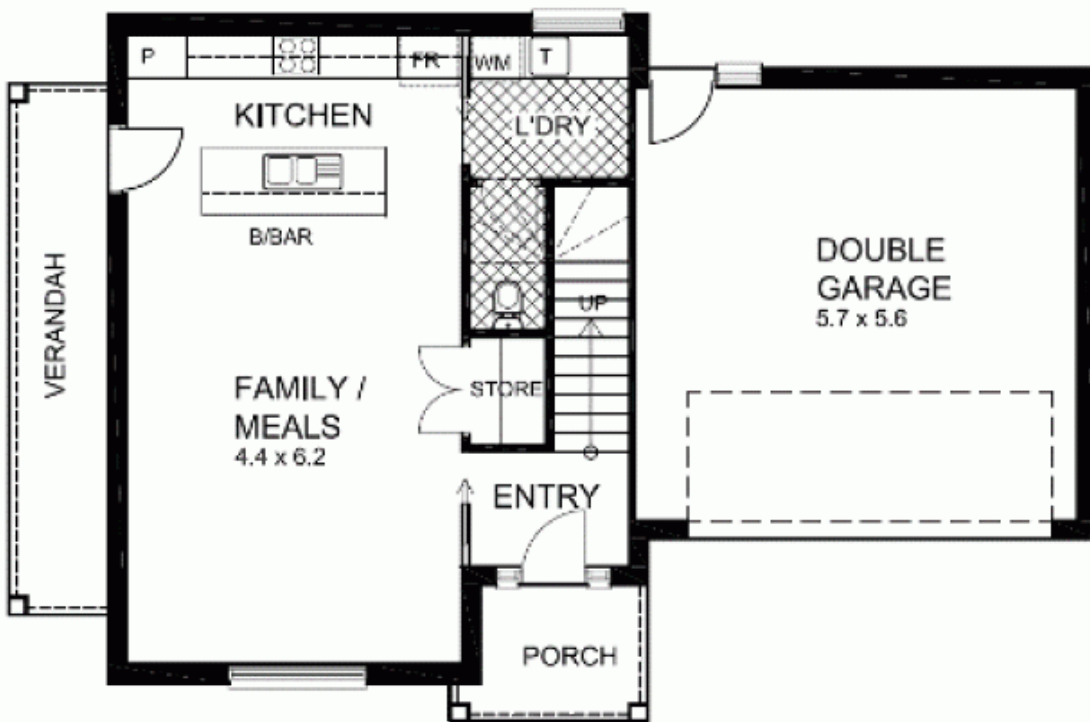

1/8 Arcadia Avenue PARADISE SA

3  2  2 

Quiet location close to Linear Drive, parks and walking distance to the shops.

View : <https://www.bruse.com.au/sale/sa/north-north-east-suburbs/paradise/residential/house/5550781>

Comprising a light & bright everyday living & meals area that flows out through glass doors to the outdoor alfresco entertaining area. A great design for family living. Adjacent is the generous kitchen equipped with quality appliances and plenty of bench and storage space.

To the upper level of this wonderful home is the master bedroom suite which is very generous and includes a walk

UPPER LEVEL

GROUND LEVEL