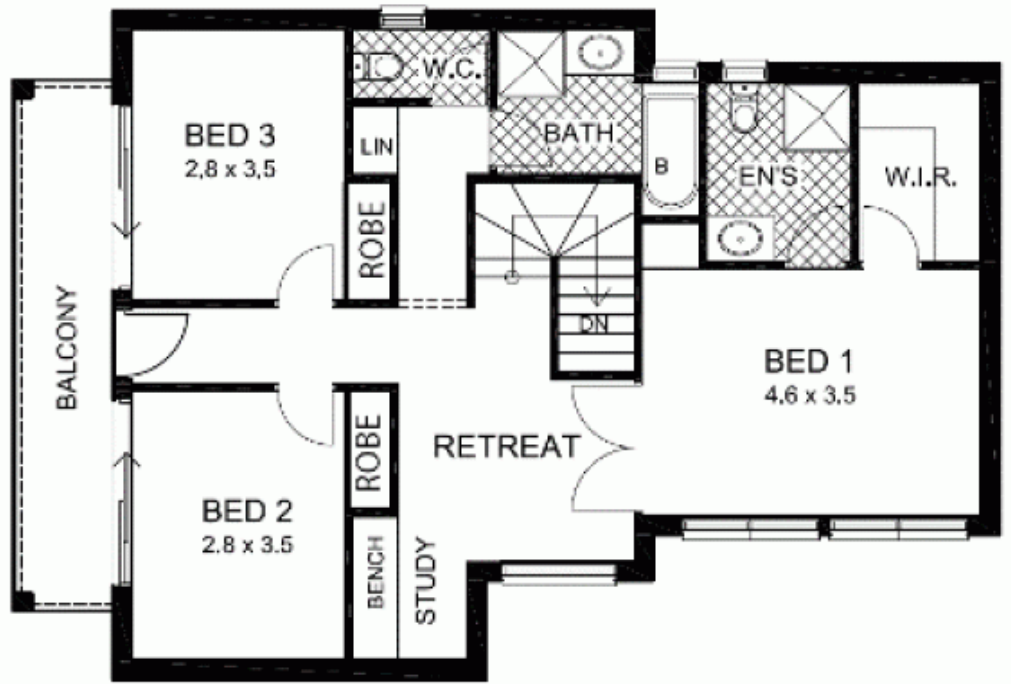

1/8 Arcadia Avenue PARADISE SA

3  2  2 

Quiet location close to Linear Drive, parks and walking distance to the shops.

View : <https://www.bruse.com.au/sale/sa/north-north-east-suburbs/paradise/residential/house/5550781>

To the upper level of this wonderful home is the master bedroom suite which is very generous and includes a walk

UPPER LEVEL

GROUND LEVEL