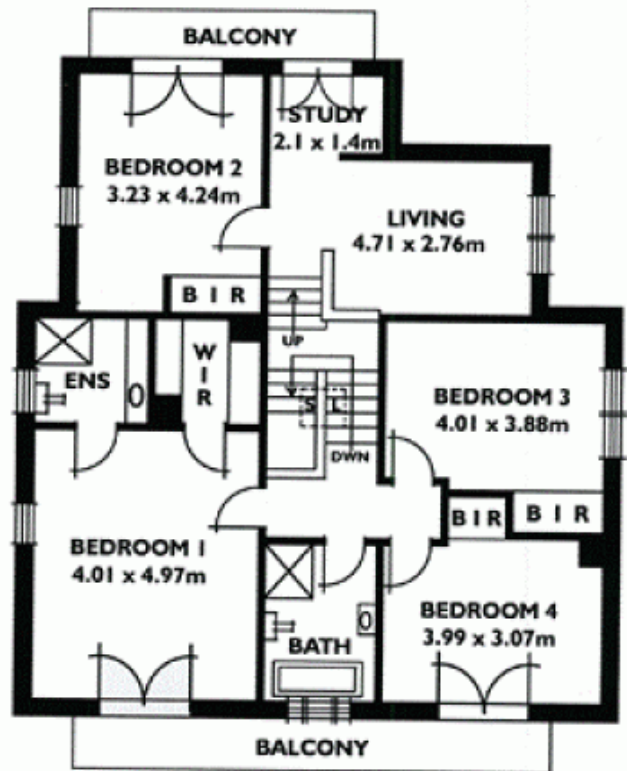

**19 Allendale Grove STONYFELL SA**

4 2 2

TO GET THE MAXIMUM PRICE WITH THE MINIMUM OF FUSS CALL BEVAN BRUSE TODAY

**View** : <https://www.bruse.com.au/sale/sa/eastern-suburbs/stonyfell/residential/house/5550775>

This very well appointed home will suit many buyers in the marketplace as it offers accommodation that suits family living.

The home includes an entrance hallway that leads to a very generous sitting room, adjacent to a wonderful formal dining room.

The balance on the lower level of the residence includes a hub of the home family living and dining room, adjacent to an extremely well appointed modern style kitchen.

The lower level also includes a separate W/C and a large laundry/utility room.

GROUND FLOOR

FIRST FLOOR