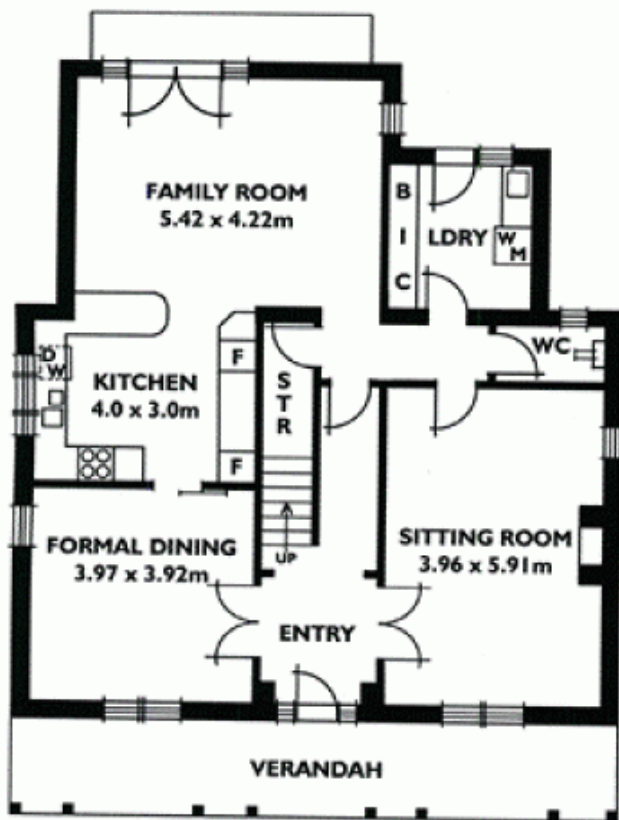

**19 Allendale Grove STONYFELL SA**

4 2 2

TO GET THE MAXIMUM PRICE WITH THE MINIMUM OF FUSS CALL BEVAN BRUSE TODAY

**View** : <https://www.bruse.com.au/sale/sa/eastern-suburbs/stonyfell/residential/house/5550775>

This very well appointed home will suit many buyers in the marketplace as it offers accommodation that suits family living.

The home includes an entrance hallway that leads to a very generous sitting room, adjacent to a wonderful formal dining room.

The balance on the lower level of the residence includes a hub of the home family living and dining room, adjacent to an extremely well appointed modern style kitchen.

The lower level also includes a separate W/C and a large laundry/utility room.

GROUND FLOOR

FIRST FLOOR