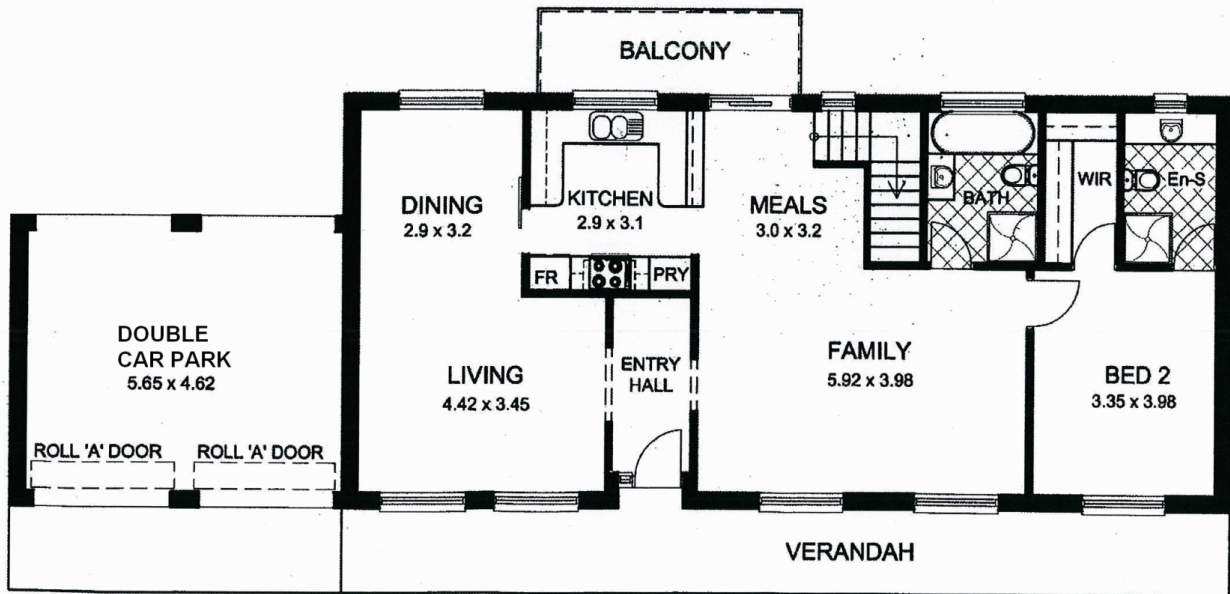

This amazing family home is in a great location with excellent views. The property offers buyers the opportunity to move in and live and enjoy a wonderful lifestyle in this excellent location.

The home itself currently comprises of an entrance hallway that leads to the formal sitting and formal dining room of the residence. Adjacent to this area is the family room, everyday meals area and kitchen with quality fittings and excellent bench and cupboard space.

On the upper level of the residence is a bedroom suite with

Bevan Bruse
08 8431 8181

GROUND FLOOR