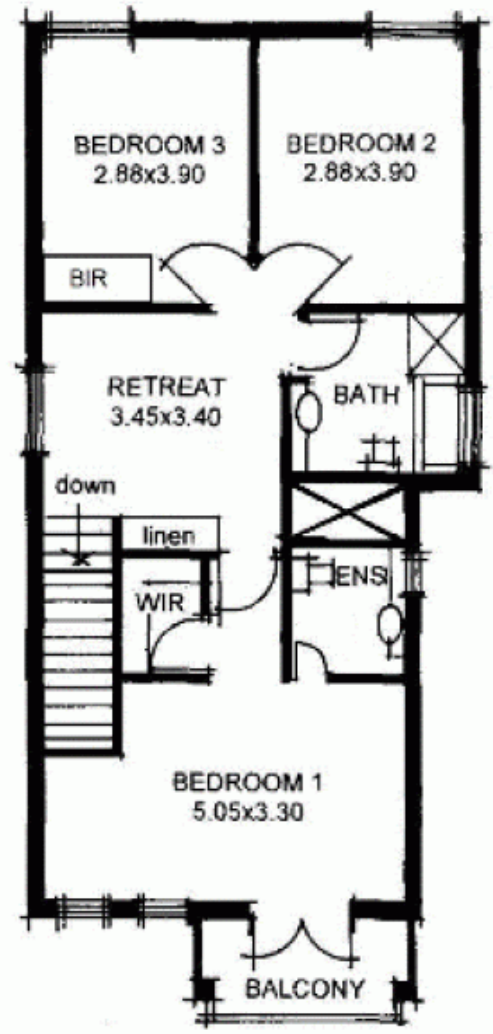

A refreshing light & bright new age home. 260m2 of house area. An entertainer's delight. 355m2 of land.

What a great location. Set on a quiet street with mostly new homes. Walk to Assaggios cafe, excellent shops and a park with a playground.

Custom designed for the owner, this home offers a great flow for families who enjoy entertaining. This home has the lot!

Bevan Bruse
08 8431 8181

The lower level features 2 huge separate living areas. The

LOWER LEVEL

UPPER LEVEL