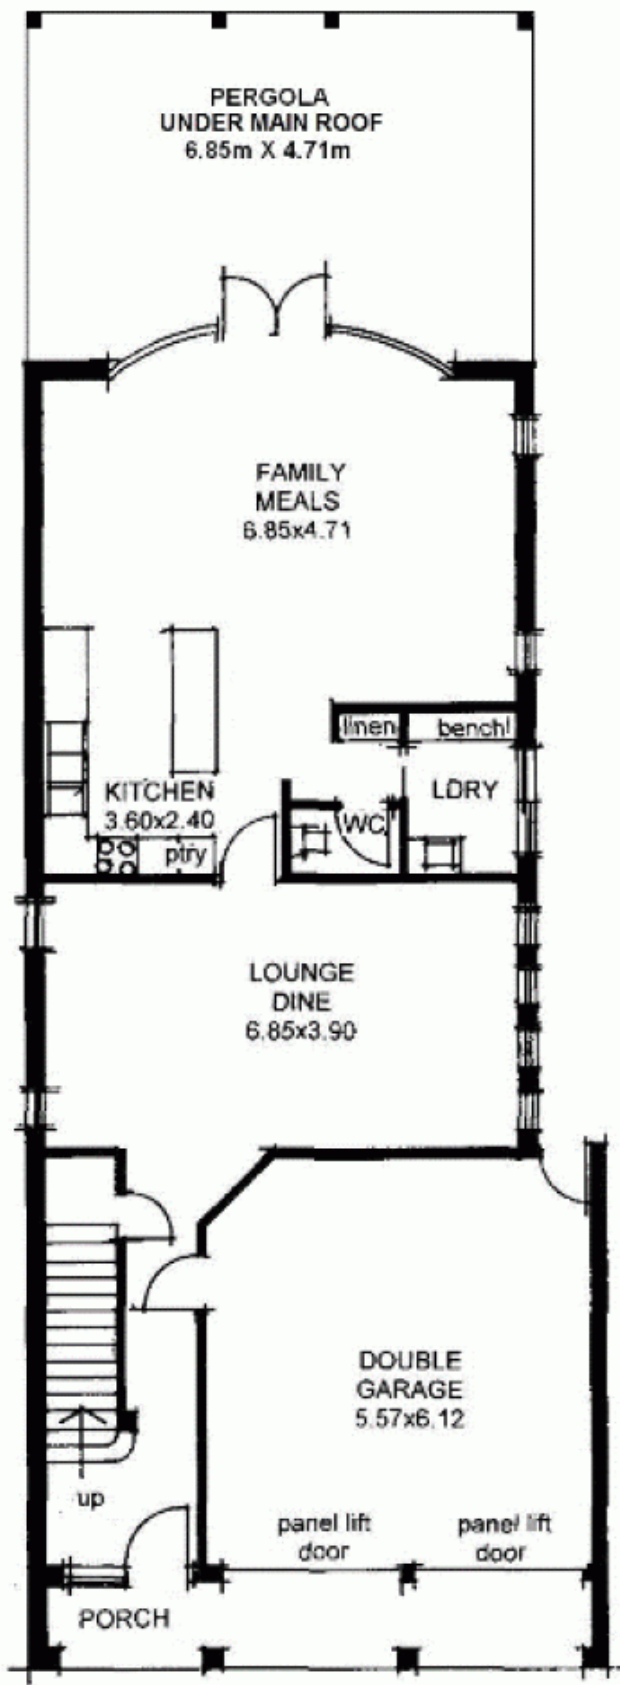

A refreshing light & bright new age home. 260m2 of house area. An entertainer's delight. 355m2 of land.

What a great location. Set on a quiet street with mostly new homes. Walk to Assaggios cafe, excellent shops and a park with a playground.

Custom designed for the owner, this home offers a great flow for families who enjoy entertaining. This home has the lot!

Bevan Bruse
08 8431 8181

The lower level features 2 huge separate living areas. The

LOWER LEVEL

UPPER LEVEL