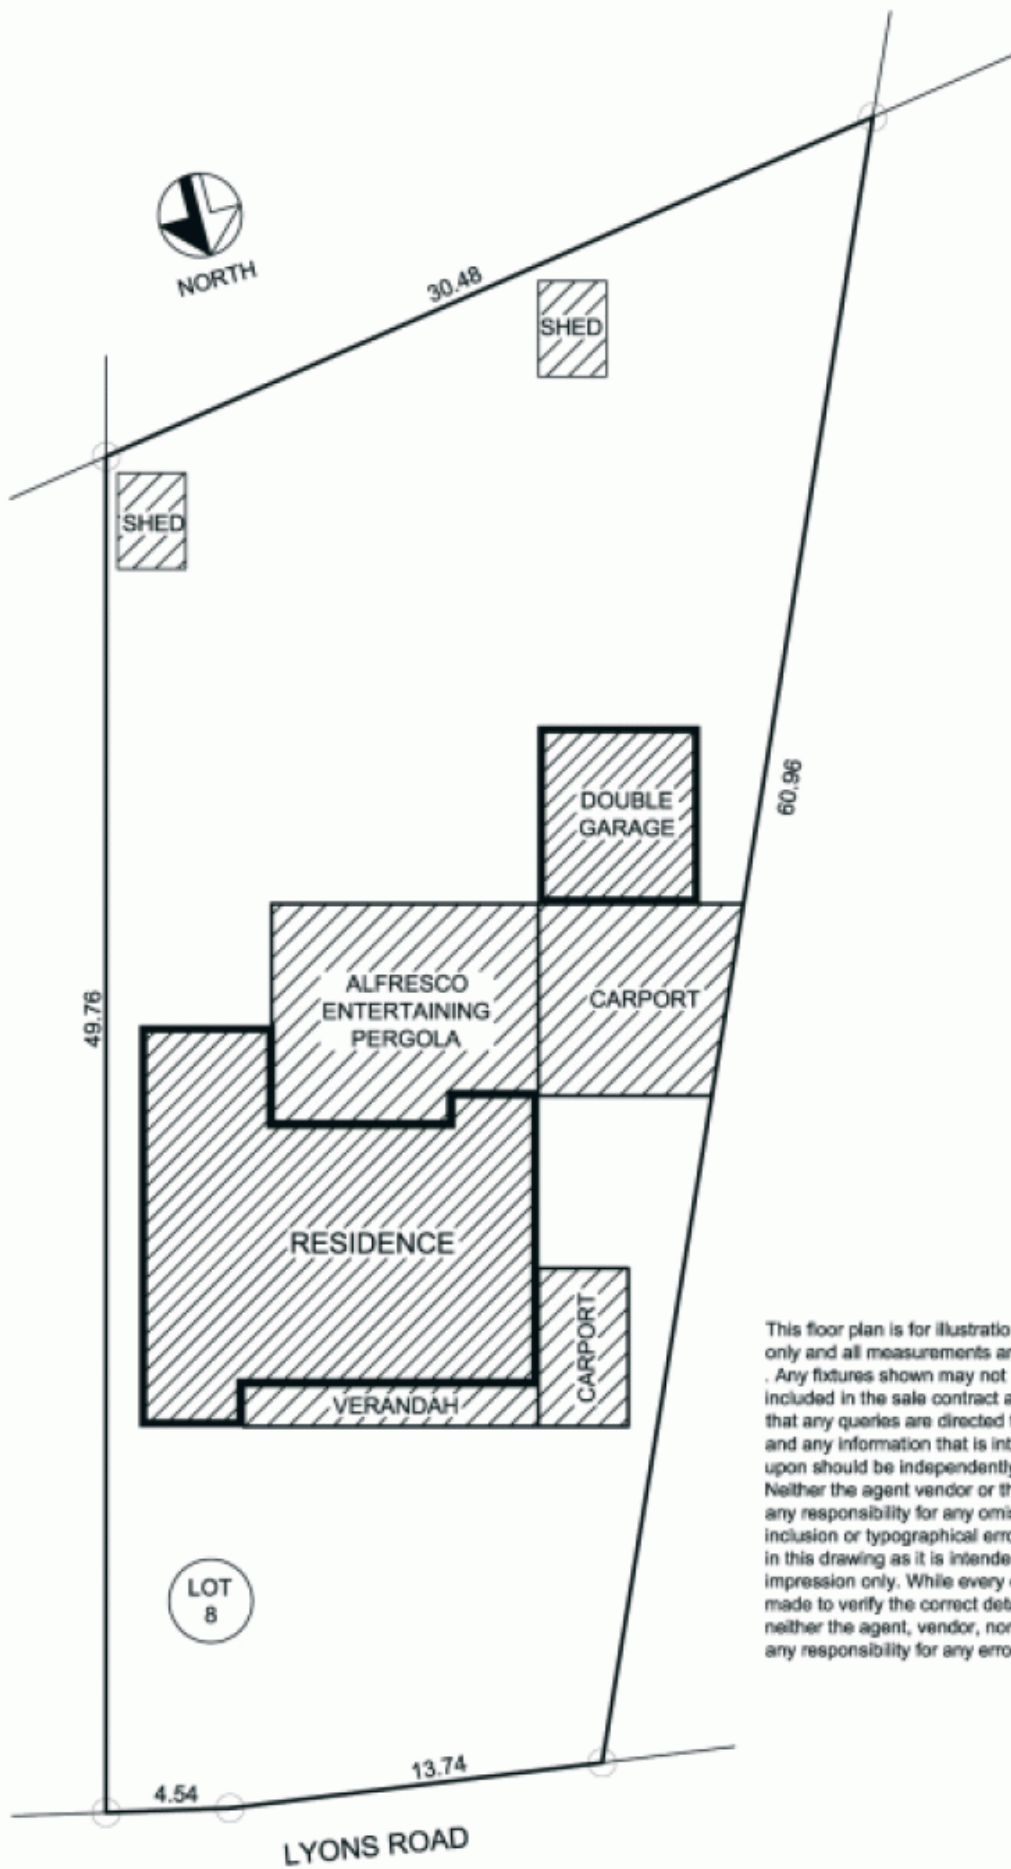

A great property in a great location overlooking one of the North East Suburbs features, Hope Valley Reservoir and Reserve.

The property has the ability to give buyers the opportunity to live extremely well on a generous portion of land. This family home gives buyers the opportunity to really live well as a family in this wonderful location and has the added bonus of being a short walk to Linear Park.

The property itself is currently disposed as an entrance hallway that leads to a very desirable living room and

**Bevan Bruse**  
**08 8431 8181**

This floor plan is for illustration purposes only and all measurements are approximate. Any fixtures shown may not necessarily be included in the sale contract and it is essential that any queries are directed to the agent, and any information that is intended to be relied upon should be independently verified. Neither the agent vendor or the illustrators take any responsibility for any omission, wrongful inclusion or typographical error which may occur in this drawing as it is intended as an artist impression only. While every endeavor has been made to verify the correct details in this publication, neither the agent, vendor, nor typesetters accept any responsibility for any error or omission.

This floor plan is for illustration purposes only and all measurements are approximate . Any fixtures shown may not necessarily be included in the sale contract and it is essential that any queries are directed to the agent, and any information that is intended to be relied upon should be independently verified . Neither the agent vendor or the illustrators take any responsibility for any omission, wrongful inclusion or typographical error which may occur in this drawing as it is intended as an artist impression only. While every endeavor has been made to verify the correct details in this publication, neither the agent, vendor, nor typesetters accept any responsibility for any error or omission.