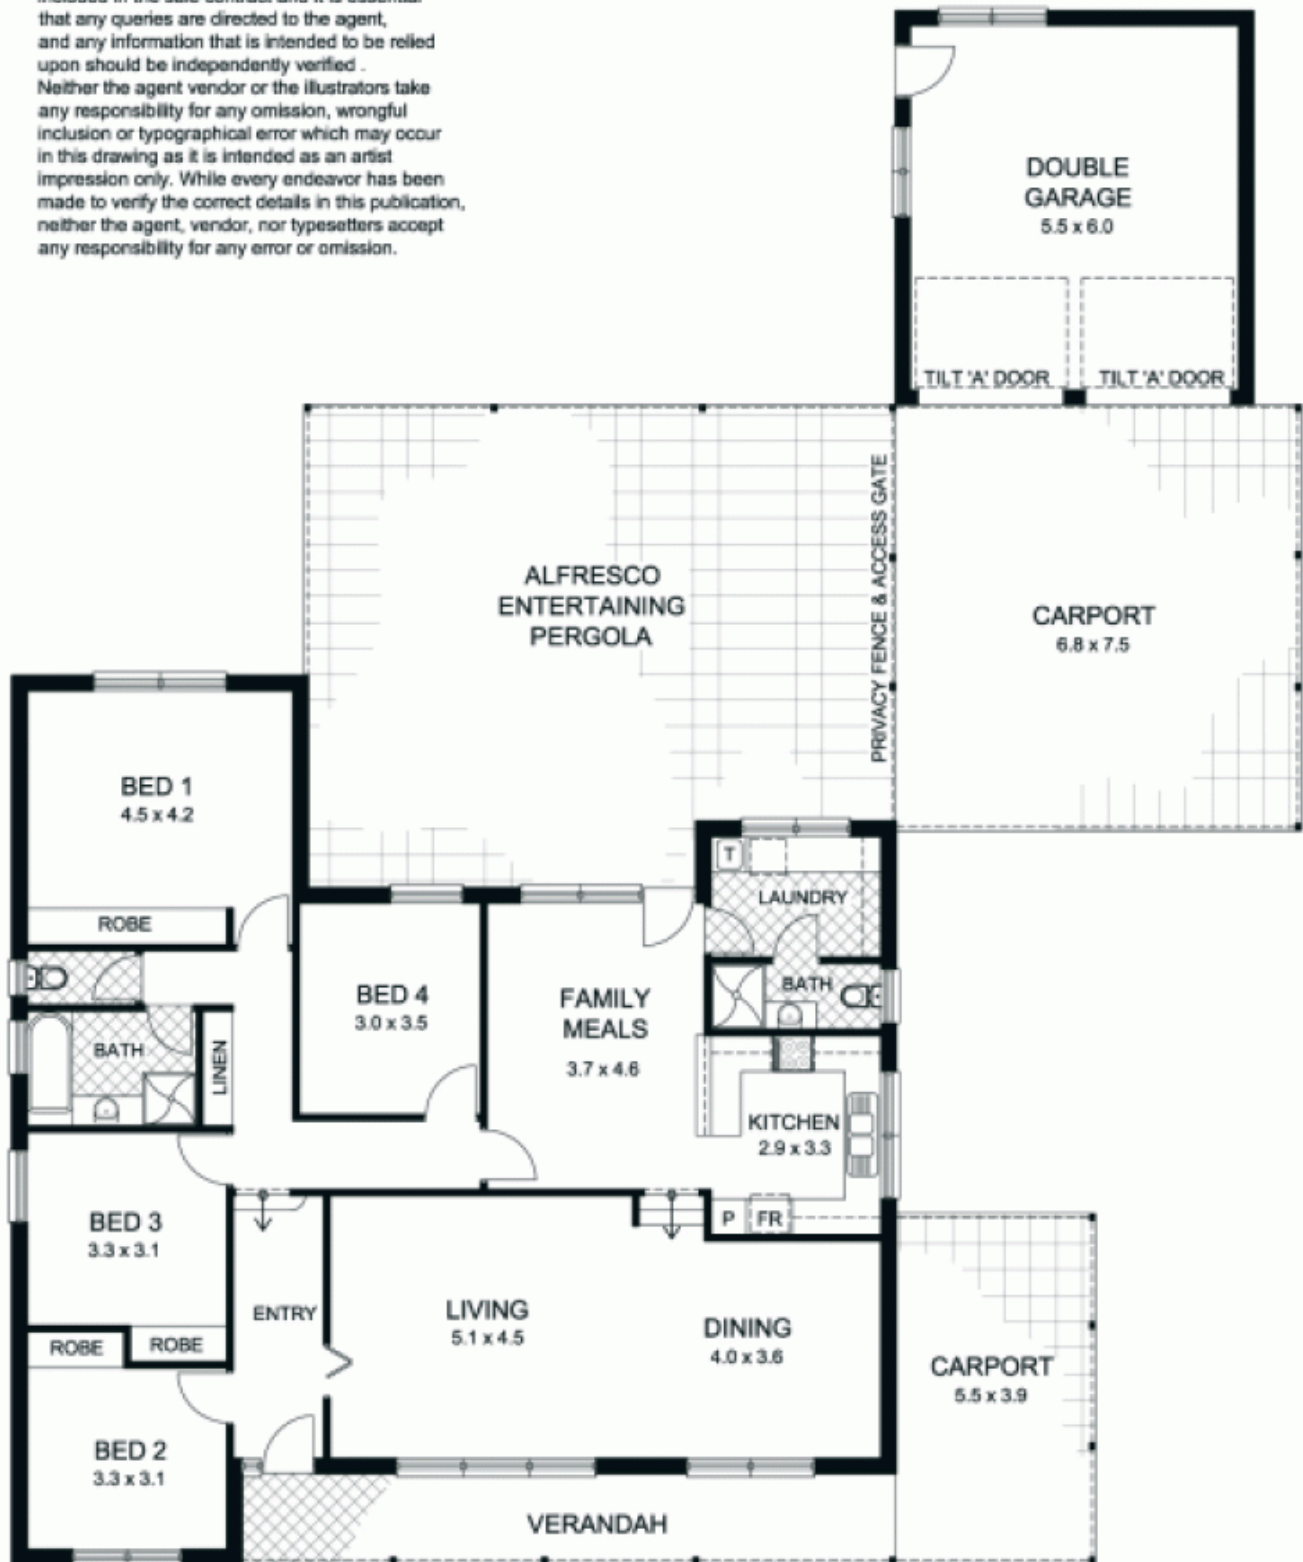

A great property in a great location overlooking one of the North East Suburbs features, Hope Valley Reservoir and Reserve.

The property has the ability to give buyers the opportunity to live extremely well on a generous portion of land. This family home gives buyers the opportunity to really live well as a family in this wonderful location and has the added bonus of being a short walk to Linear Park.

The property itself is currently disposed as an entrance hallway that leads to a very desirable living room and

**Bevan Bruse**  
**08 8431 8181**

This floor plan is for illustration purposes only and all measurements are approximate. Any fixtures shown may not necessarily be included in the sale contract and it is essential that any queries are directed to the agent, and any information that is intended to be relied upon should be independently verified. Neither the agent vendor or the illustrators take any responsibility for any omission, wrongful inclusion or typographical error which may occur in this drawing as it is intended as an artist impression only. While every endeavor has been made to verify the correct details in this publication, neither the agent, vendor, nor typesetters accept any responsibility for any error or omission.

This floor plan is for illustration purposes only and all measurements are approximate . Any fixtures shown may not necessarily be included in the sale contract and it is essential that any queries are directed to the agent, and any information that is intended to be relied upon should be independently verified . Neither the agent vendor or the illustrators take any responsibility for any omission, wrongful inclusion or typographical error which may occur in this drawing as it is intended as an artist impression only. While every endeavor has been made to verify the correct details in this publication, neither the agent, vendor, nor typesetters accept any responsibility for any error or omission.