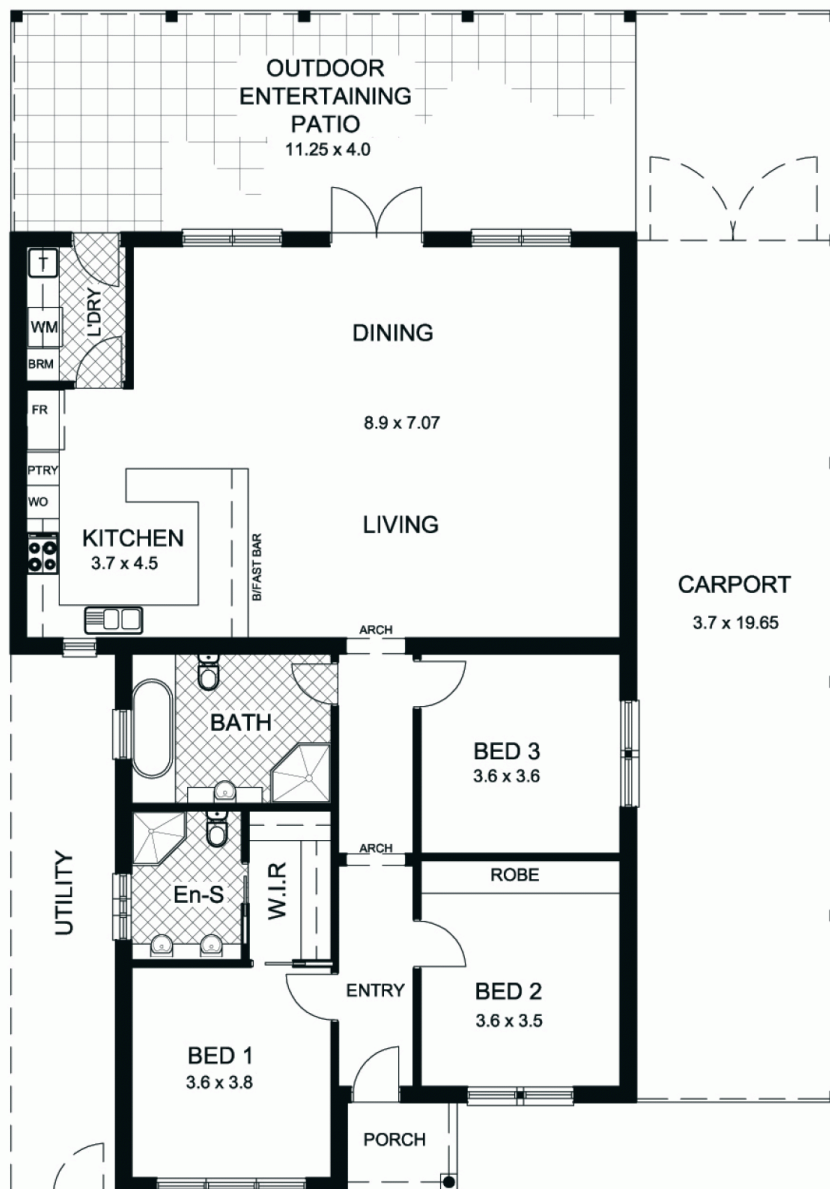

A wonderful family home with magnificent extensions of a family room, living room, stunning kitchen, two upgraded bathrooms and laundry, 4 car carport, double lock-up garage and a workshop.
A great lifestyle home, it is all done for you just move in and enjoy a wonderful lifestyle!

Bevan Bruse
08 8431 8181

This is a well located property close to all conveniences of the Eastern Suburbs.
The character home has had a complete makeover that includes the extensions of the living rooms and kitchen.
The home also has up to three good size bedrooms. The

This floor plan is for illustration purposes only and all measurements are approximate. Any fixtures shown may not necessarily be included in the sale contract and it is essential that any queries are directed to the agent, and any information that is intended to be relied upon should be independently verified. Neither the agent vendor or the illustrators take any responsibility for any omission, wrongful inclusion or typographical error which may occur in this drawing as it is intended as an artist impression only. While every endeavour has been made to verify the correct details in this publication, neither the agent, vendor, nor typesetters accept any responsibility for any error or omission.