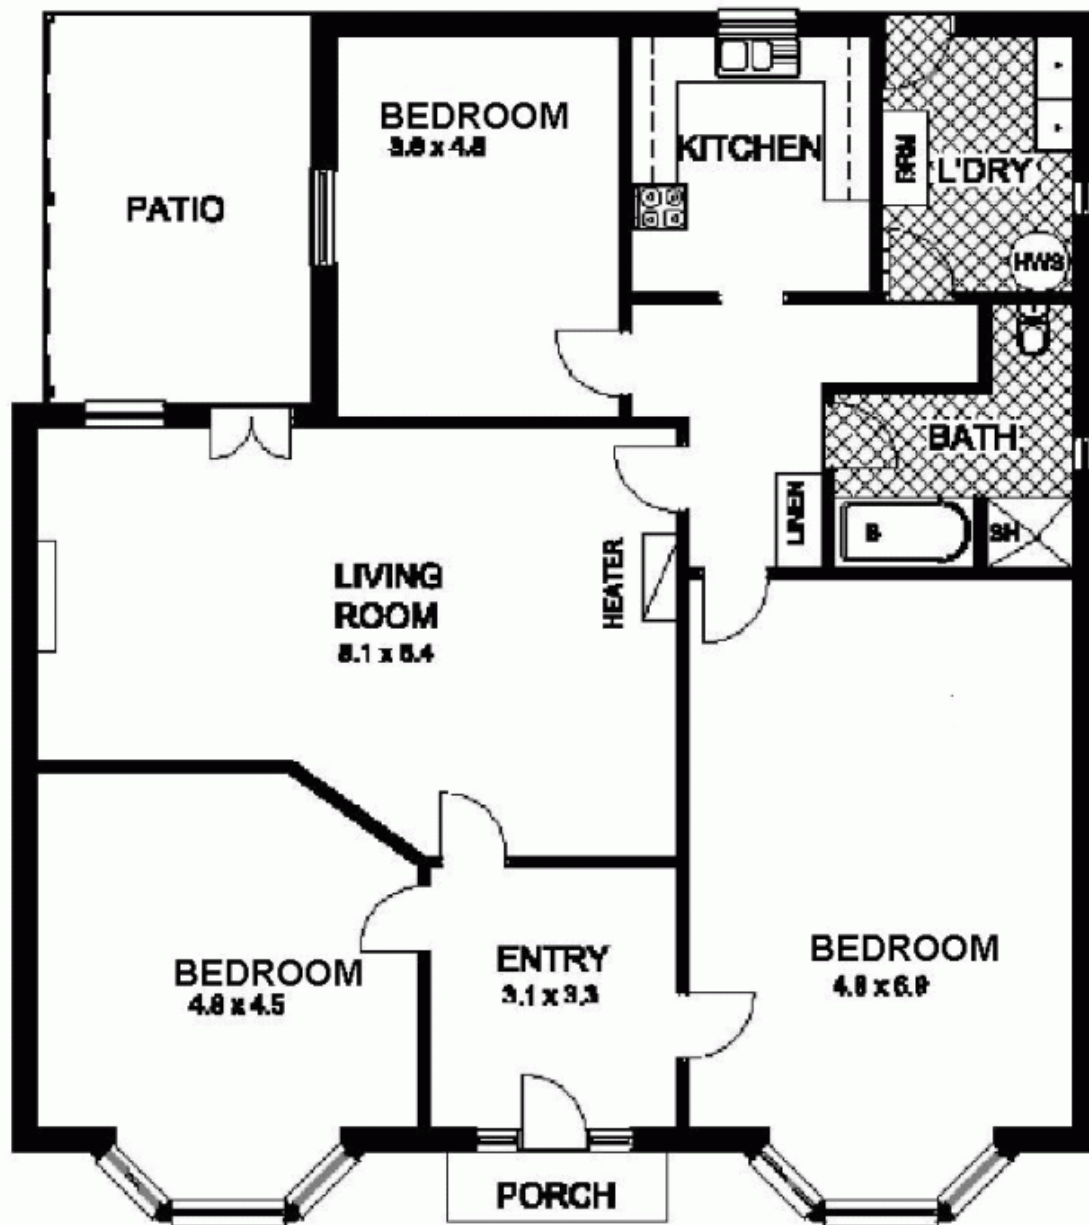

View : <https://www.bruse.com.au/sale/sa/eastern-suburbs/burnside/residential/house/5550533>

This wonderful home is generous in size. The rooms are very generous together with excellent high ceilings. The residence also comprises a generous entrance hallway that leads to a huge living room with doors opening out to the outdoor living area.

Bevan Bruse
08 8431 8181

This wonderful room is an ideal living room for family living measuring 8.1m x 5.4m approximately.

The home also offers three bedrooms, two being extremely generous in size, one measuring 4.8m x 6.9m approximately. This could even be divided into another

This floor plan is for illustration purposes only and all measurements are approximate. Any fixtures shown may not necessarily be included in the sale contract and it is essential that any queries are directed to the agent, and any information that is intended to be relied upon should be independently verified. Neither the agent nor the illustrations take any responsibility for any omissions, wrongful inclusion or typographical error which may occur in this drawing as it is intended as an artist impression only. While every endeavour has been made to verify the correct details in this publication, neither the agent, vendor, nor licensee accept any responsibility for any error or omission.