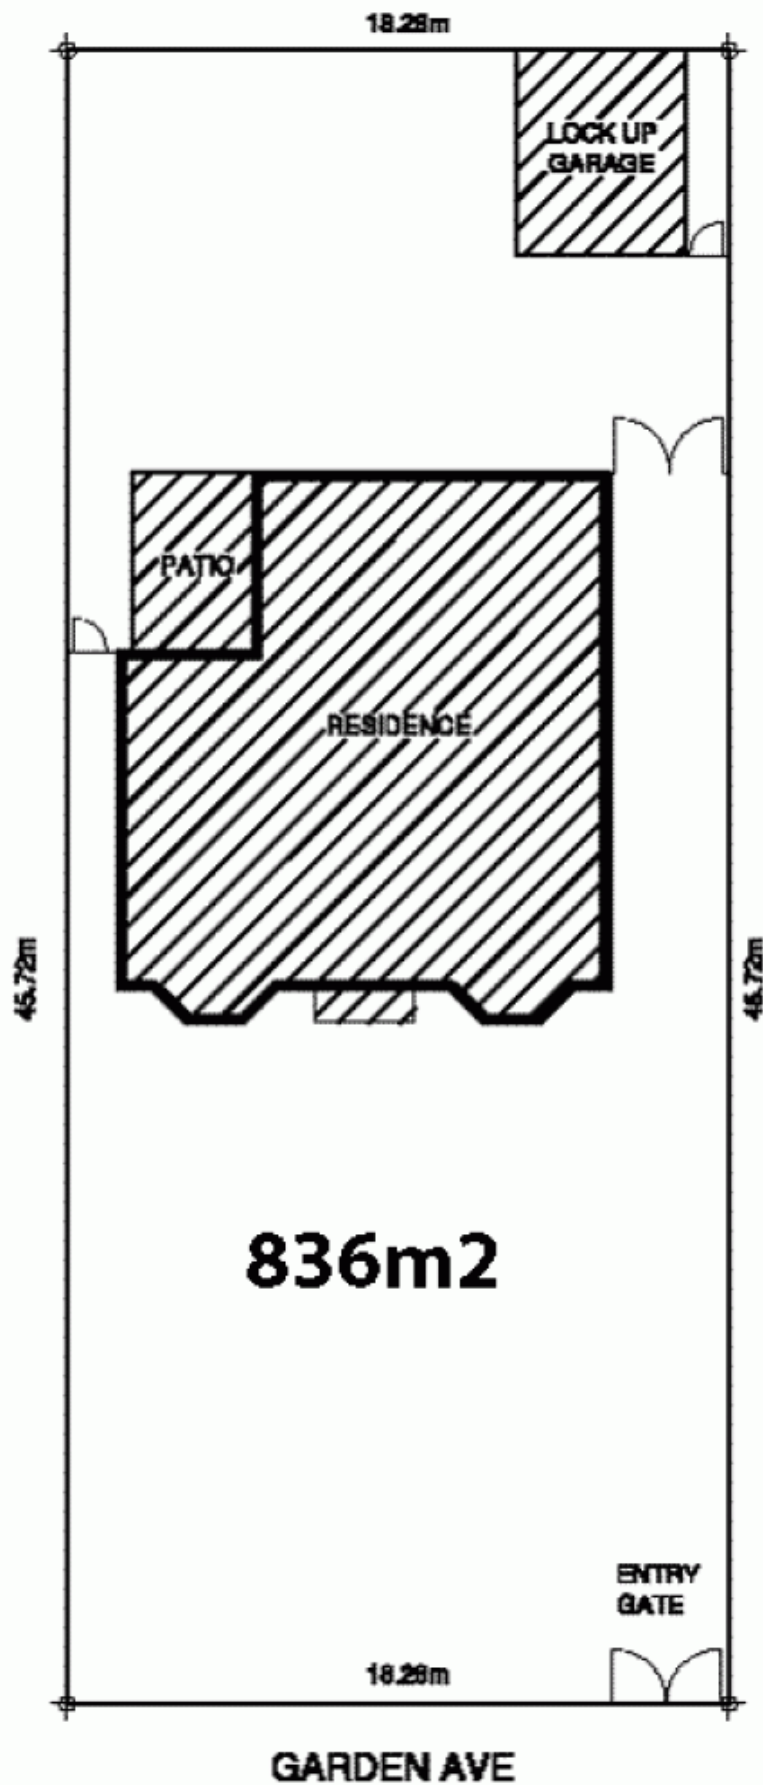

Bevan Bruse
08 8431 8181

This wonderful room is an ideal living room for family living measuring 8.1m x 5.4m approximately.

The home also offers three bedrooms, two being extremely generous in size, one measuring 4.8m x 6.9m approximately. This could even be divided into another

This floor plan is for illustration purposes only and all measurements are approximate. Any fixtures shown may not necessarily be included in the sale contract and it is essential that any queries are directed to the agent, and any information that is intended to be relied upon should be independently verified. Neither the agent nor the illustrations take any responsibility for any omissions, wrongful inclusion or typographical error which may occur in this drawing as it is intended as an artist impression only. While every endeavour has been made to verify the correct details in this publication, neither the agent, vendor, nor licensee accept any responsibility for any error or omission.

This floor plan is for illustration purposes only and all measurements are approximate. Any fixtures shown may not necessarily be included in the sale contract and it is essential that any queries are directed to the agent, and any information that is intended to be relied upon should be independently verified. Neither the agent nor the Illustrators take any responsibility for any omission, wrongful inclusion or typographical error which may occur in this drawing as it is intended as an artist impression only. While every endeavour has been made to verify the correct details in this publication, neither the agent, vendor, nor typesetters accept any responsibility for any error or omission.