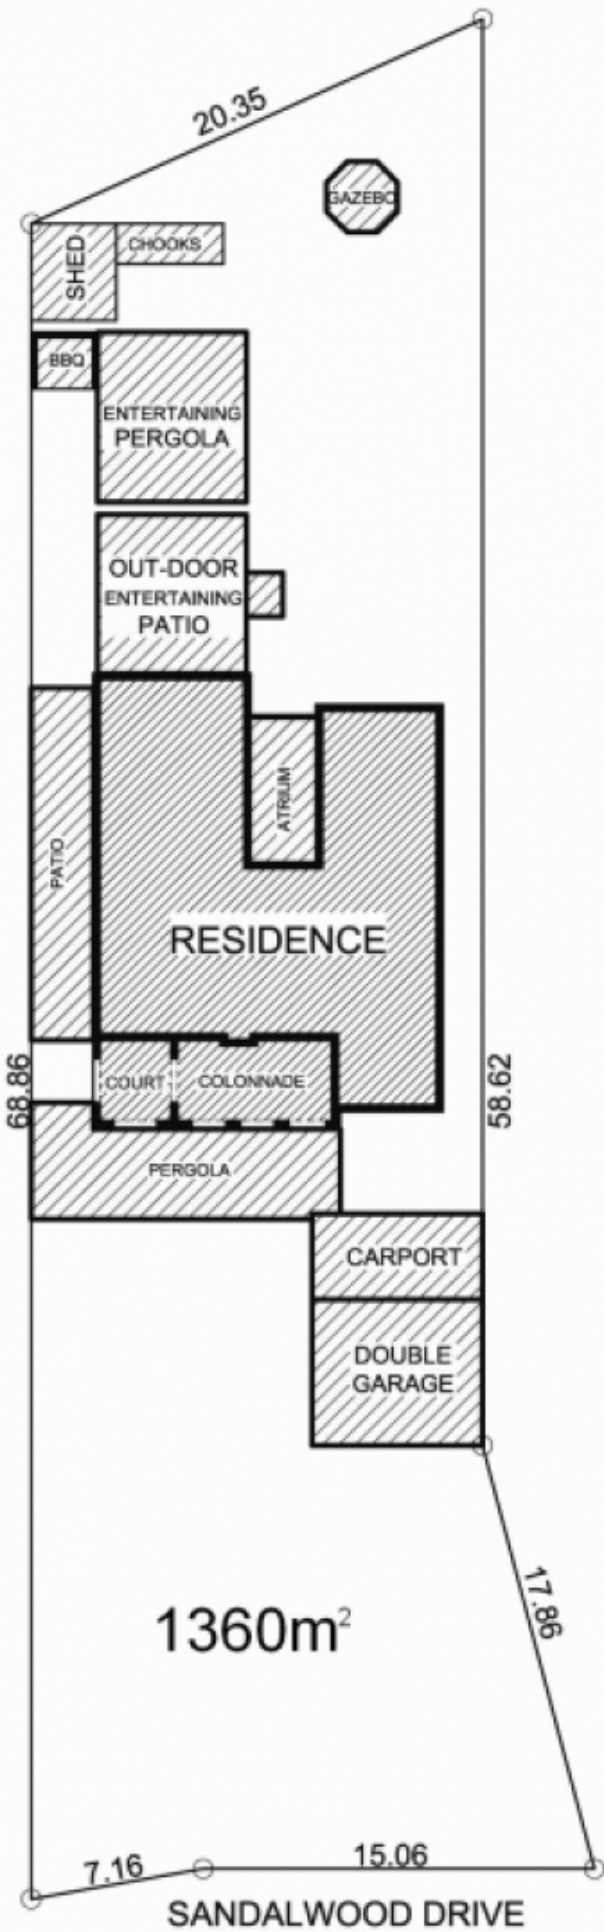

15 Sandalwood Drive ST AGNES SA

3 1 6

Generous home on allotment of 1360m², frontage of 22.22m with multiple parking.

Land Size : 1360 sqm
View : <https://www.bruse.com.au/sale/sa/north-north-east-suburbs/st-agnes/residential/house/5550530>

This area is adjacent to a study that could be a main bedroom.

There is a storeroom adjacent to this study that could also be a large ensuite if so desired giving the ideal floorplan to the residence as it would have the main bedroom on its own wing.

There are also three other good size bedrooms and a main

Bevan Bruse
08 8431 8181

This floor plan is for illustration purposes only and all measurements are approximate. Any fixtures shown may not necessarily be included in the sale contract and it is essential that any queries are directed to the agent, and any information that is intended to be relied upon should be independently verified. Neither the agent vendor or the illustrators take any responsibility for any omission, wrongful inclusion or typographical error which may occur in this drawing as it is intended as an artist impression only. While every endeavor has been made to verify the correct details in this publication, neither the agent, vendor, nor typesetters accept any responsibility for any error or omission.

This floor plan is for illustration purposes only and all measurements are approximate. Any fixtures shown may not necessarily be included in the sale contract and it is essential that any queries are directed to the agent, and any information that is intended to be relied upon should be independently verified. Neither the agent vendor or the illustrators take any responsibility for any omission, wrongful inclusion or typographical error which may occur in this drawing as it is intended as an artist impression only. While every endeavor has been made to verify the correct details in this publication, neither the agent, vendor, nor typesetters accept any responsibility for any error or omission.