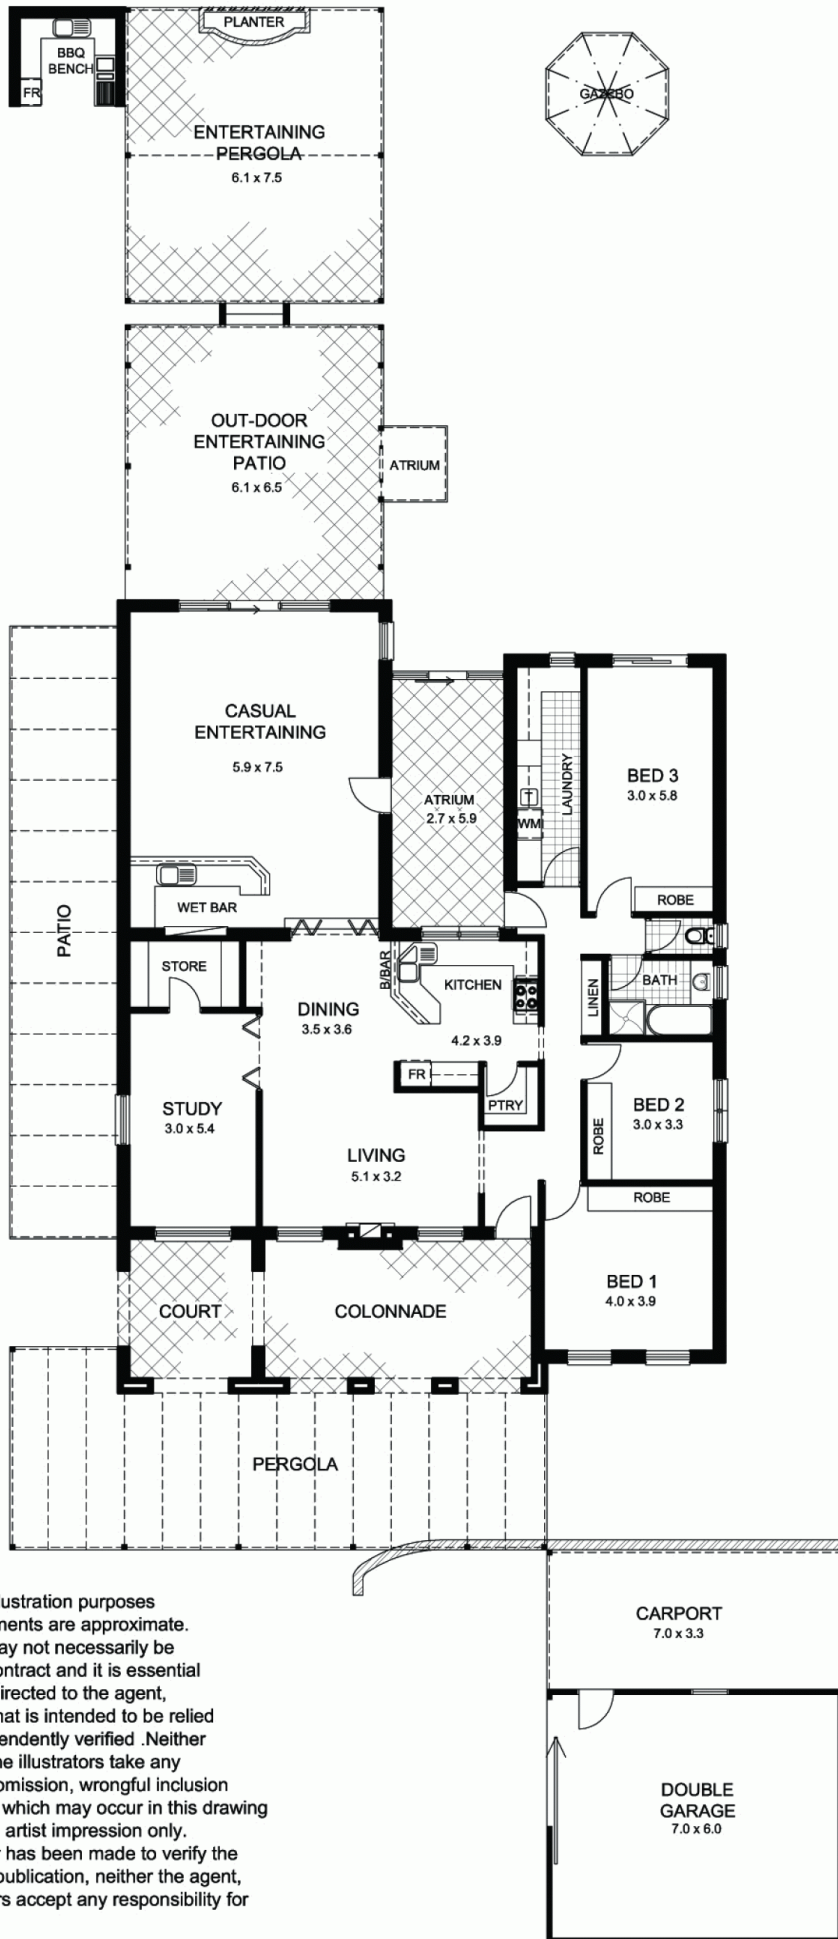

15 Sandalwood Drive ST AGNES SA

3 1 6

Generous home on allotment of 1360m², frontage of 22.22m with multiple parking.

Land Size : 1360 sqm
View : <https://www.bruse.com.au/sale/sa/north-north-east-suburbs/st-agnes/residential/house/5550530>

The home is a family residence offering accommodation that will suit many buyers in the market place seeking to acquire a generous allotment of land together with a large home.

The home includes an entrance hallway that leads to an excellent living and dining room.

This area is adjacent to a study that could be a main bedroom.

There is a storeroom adjacent to this study that could also be a large ensuite if so desired giving the ideal floorplan to the residence as it would have the main bedroom on its own wing.

There are also three other good size bedrooms and a main

Bevan Bruse
08 8431 8181

This floor plan is for illustration purposes only and all measurements are approximate. Any fixtures shown may not necessarily be included in the sale contract and it is essential that any queries are directed to the agent, and any information that is intended to be relied upon should be independently verified. Neither the agent vendor or the illustrators take any responsibility for any omission, wrongful inclusion or typographical error which may occur in this drawing as it is intended as an artist impression only. While every endeavor has been made to verify the correct details in this publication, neither the agent, vendor, nor typesetters accept any responsibility for any error or omission.