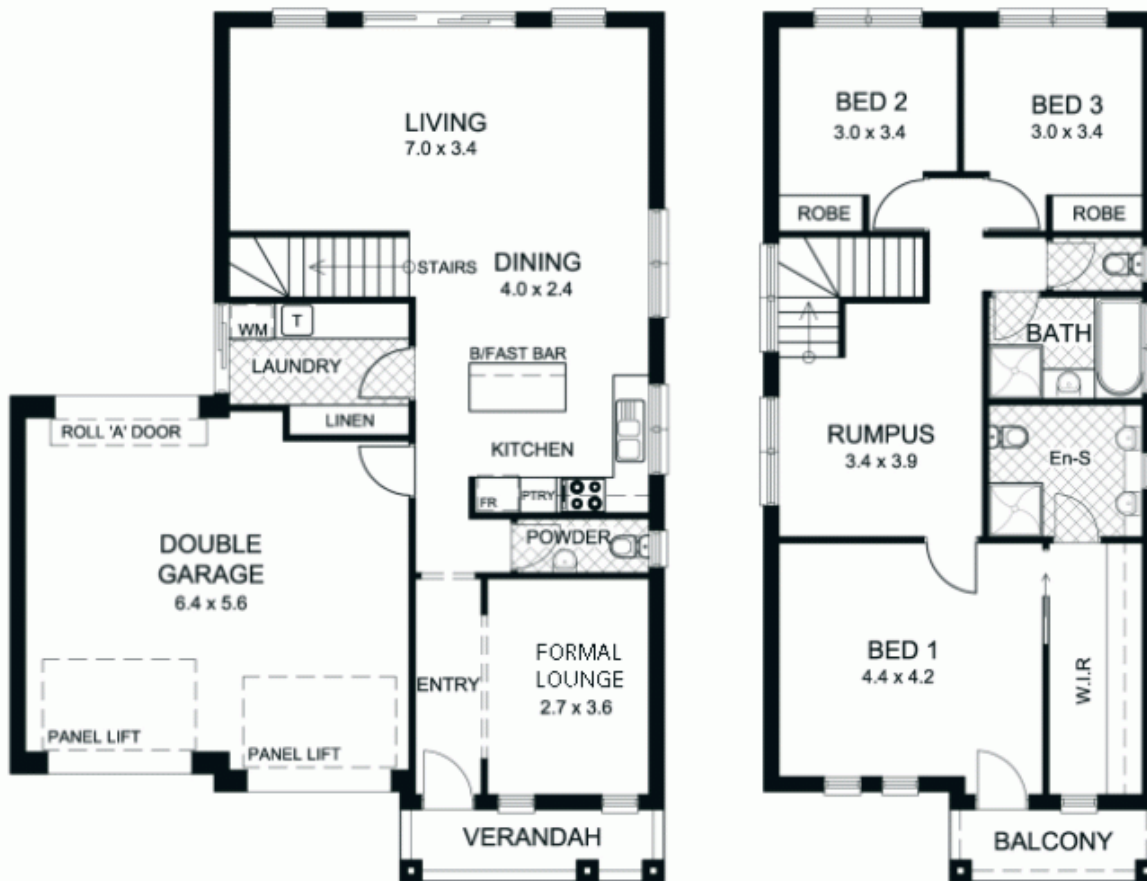

The properties include ducted airconditioning throughout and each offer a security system. Quality tiled floors to main living areas, carpets to the bedrooms.

Bevan Bruse
08 8431 8181

This floor plan is for illustration purposes only and all measurements are approximate. Any figures shown may not necessarily be included in the sale contract and it is essential that any queries are directed to the agent, and any information that is intended to be relied upon should be independently verified. Neither the agent vendor or the illustrators take any responsibility for any omission, wrongful inclusion or typographical error which may occur in this drawing as it is intended as an artist impression only. While every endeavour has been made to verify the correct details in this publication, neither the agent, vendor, nor typesetters accept any responsibility for any error or omission.