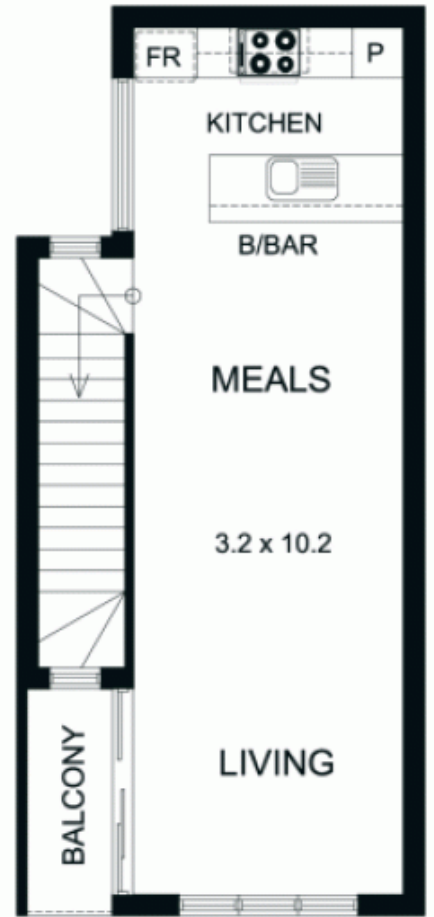

The property includes three bedrooms all with ensuite bathrooms.

On the upper level is the "hub of the home" living area with an immense amount of light and two small light filled balconies.

Bevan Bruse
08 8431 8181

The home has a well appointed kitchen, large dining and large living areas.

On the middle level there are two bedrooms each with ensuite bathrooms and built-in robes. On the lower level there is another bedroom with ensuite facility and adjacent to the laundry and lock-up garage area.

GROUND FLOOR

FIRST FLOOR

SECOND FLOOR