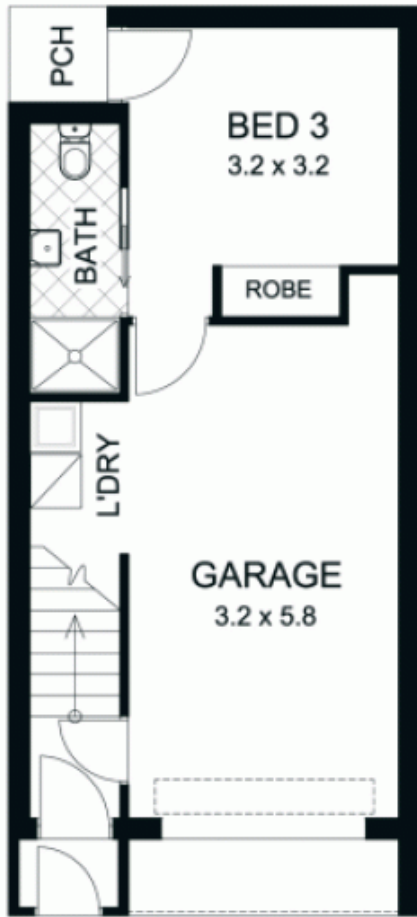

The property includes three bedrooms all with ensuite bathrooms.

On the upper level is the "hub of the home" living area with an immense amount of light and two small light filled balconies.

Bevan Bruse
08 8431 8181

The home has a well appointed kitchen, large dining and large living areas.

On the middle level there are two bedrooms each with ensuite bathrooms and built-in robes. On the lower level there is another bedroom with ensuite facility and adjacent to the laundry and lock-up garage area.

GROUND FLOOR

FIRST FLOOR

SECOND FLOOR