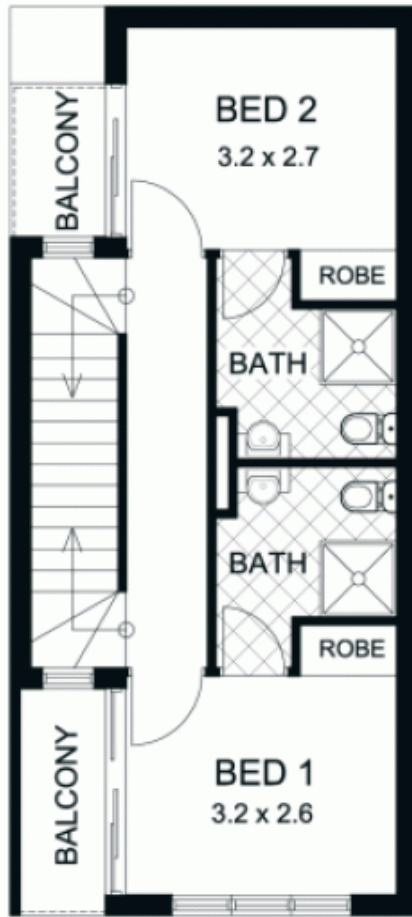

The property includes three bedrooms all with ensuite bathrooms.

On the upper level is the "hub of the home" living area with an immense amount of light and two small light filled balconies.

Bevan Bruse
08 8431 8181

The home has a well appointed kitchen, large dining and large living areas.

On the middle level there are two bedrooms each with ensuite bathrooms and built-in robes. On the lower level there is another bedroom with ensuite facility and adjacent to the laundry and lock-up garage area.

GROUND FLOOR

FIRST FLOOR

SECOND FLOOR