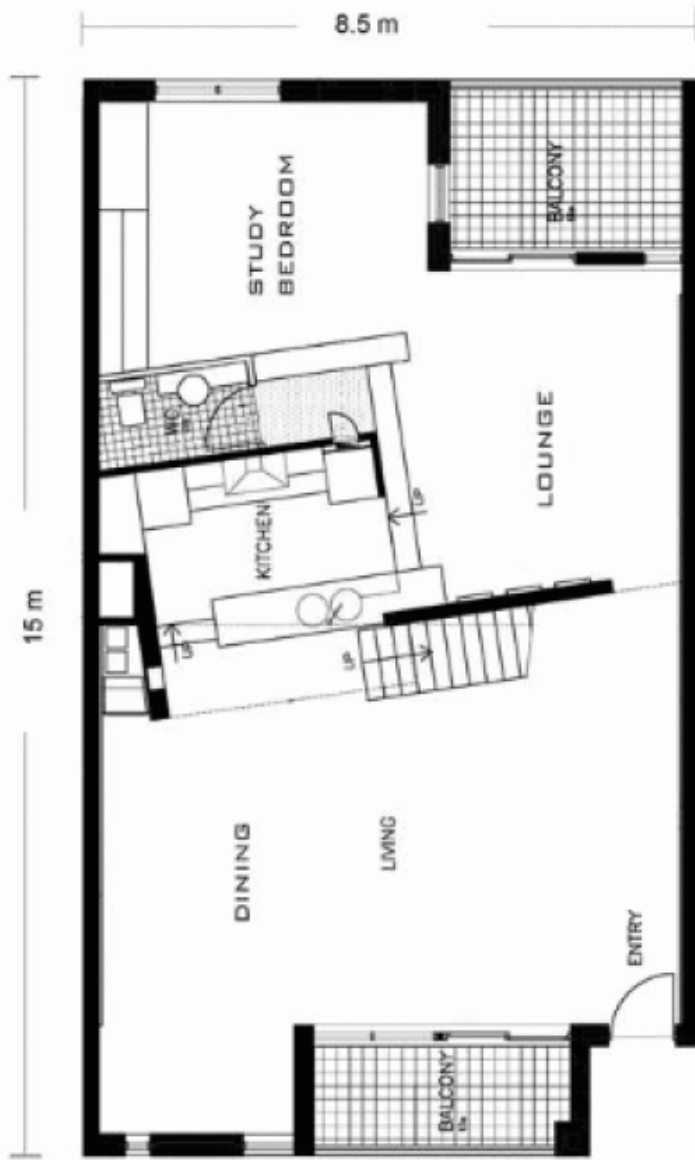

**35/225-249 Wakefield Street ADELAIDE SA**

3 1 1

Wonderful Location right in the heart of the city, this Spectacular New York Style Loft Penthouse is attractive for the year 2009 lifestyle.

**View** : <https://www.bruse.com.au/sale/sa/adelaide/adelaide/residential/apartment/5550418>

The home includes generous living areas and large open plan meals and everyday living area. Ideal rooms to entertain on a grand scale.

The home has been internally designed by Mary Harben and has a modern design with open plan layout, yet functional and desirable for buyers from all walks of life.

**GROUND FLOOR**

**FIRST FLOOR**