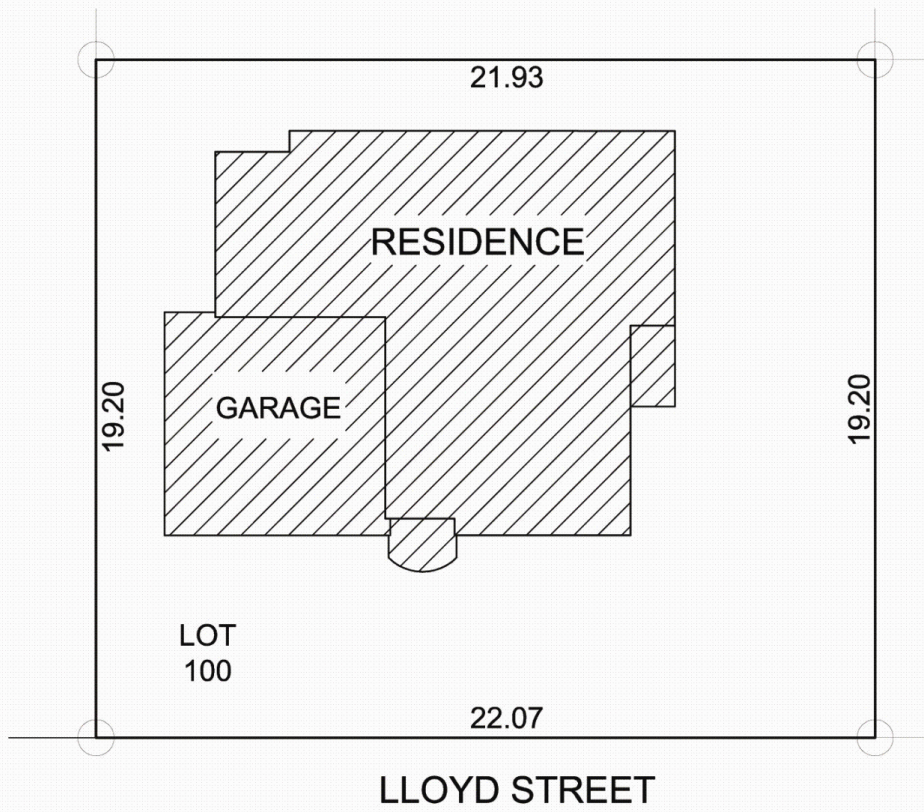

The lower level of the home also includes a large main bedroom with good size ensuite and walk-in robe. Also on this level there is a separate w/c and good size laundry facilities. The upper level of the residence includes three good sized bedrooms all with built-ins plus a separate study area or a central upper level tv/lounge room, two good size bedrooms and a study area.

This very functional floor plan allows for a lifestyle that will

**Land Size** : 423 sqm  
**View** : <https://www.bruse.com.au/sale/sa/eastern-suburbs/toorak-gardens/residential/house/5550330>

**Bevan Bruse**  
**08 8431 8181**

This floor plan is for illustration purposes only and all measurements are approximate. Any fixtures shown may not necessarily be included in the sale contract and it is essential that any queries are directed to the agent, and any information that is intended to be relied upon should be independently verified. Neither the agent vendor or the illustrators take any responsibility for any omission, wrongful inclusion or typographical error which may occur in this drawing as it is intended as an artist impression only. While every endeavour has been made to verify the correct details in this publication, neither the agent, vendor, nor typesetters accept any responsibility for any error or omission.