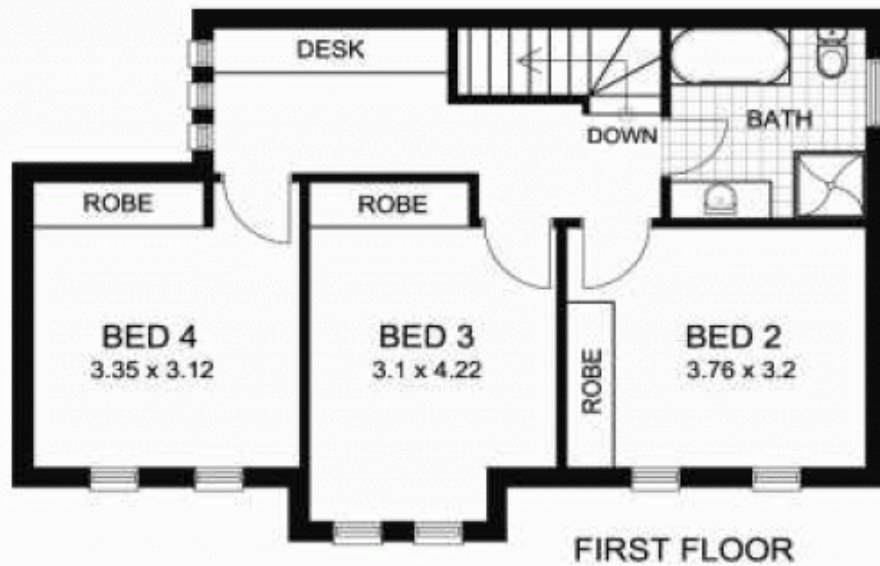

**1 Lloyd Street TOORAK GARDENS SA**

4 2 2

A wonderful location. A designer style home offering quality throughout with a main bedroom on a lower level. This home has a wonderful ambiance, a generous living room, dining room and kitchen area. One of the features of this residence is this area being the hub of the home. Opening out from this living area is a wonderful paved outdoor area complete with large sail and water fountain.

The lower level of the home also includes a large main bedroom with good size ensuite and walk-in robe. Also on this level there is a separate w/c and good size laundry facilities. The upper level of the residence includes three good sized bedrooms all with built-ins plus a separate study area or a central upper level tv/lounge room, two good size bedrooms and a study area.

This very functional floor plan allows for a lifestyle that will

**Land Size** : 423 sqm  
**View** : <https://www.bruse.com.au/sale/sa/eastern-suburbs/toorak-gardens/residential/house/5550330>

**Bevan Bruse**  
**08 8431 8181**

This floor plan is for illustration purposes only and all measurements are approximate. Any fixtures shown may not necessarily be included in the sale contract and it is essential that any queries are directed to the agent, and any information that is intended to be relied upon should be independently verified. Neither the agent vendor or the illustrators take any responsibility for any omission, wrongful inclusion or typographical error which may occur in this drawing as it is intended as an artist impression only. While every endeavour has been made to verify the correct details in this publication, neither the agent, vendor, nor typesetters accept any responsibility for any error or omission.