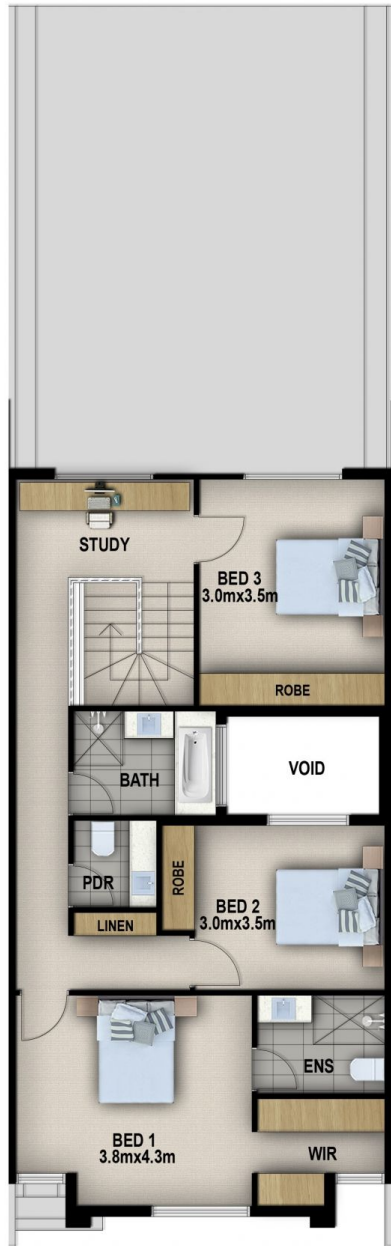

16A Hilda Avenue Newton SA

3 2 1

CHECK OUT THE VIRTUAL TOURS

16B HILDA AVENUE

<https://my.matterport.com/show/?m=RKs2h9na6oU>

16C HILDA AVENUE

<https://my.matterport.com/show/?m=VY5W6LzkNon>

Price : \$ 539,000

View : <https://www.bruse.com.au/sale/sa/north-north-east-suburbs/newton/residential/house/5549511>

PLEASE NOTE 16B IS CURRENTLY RENTED UNTIL FEBURARY 2021

16C IS BRAND NEW READY TO MOVE INTO NOW!

IF YOU ARE LOOKING FOR A NEW HOME WITH TOP QUALITY FINISHES AND KING SIZE ROOMS ? THEN YOU WILL APPRECIATE 16B & 16C HILDA AVENUE. THEY ARE SURPRISINGLY BIG.

Theon Bruse
08 8431 8181

Toby Shipway
8413 8181

Set on a lovely tree lined street in family friendly Newton. Newton has always been a sought after location due to

GROUND FLOOR

FIRST FLOOR

DWELLING 2

GROUND FLOOR

FIRST FLOOR

DWELLING 3