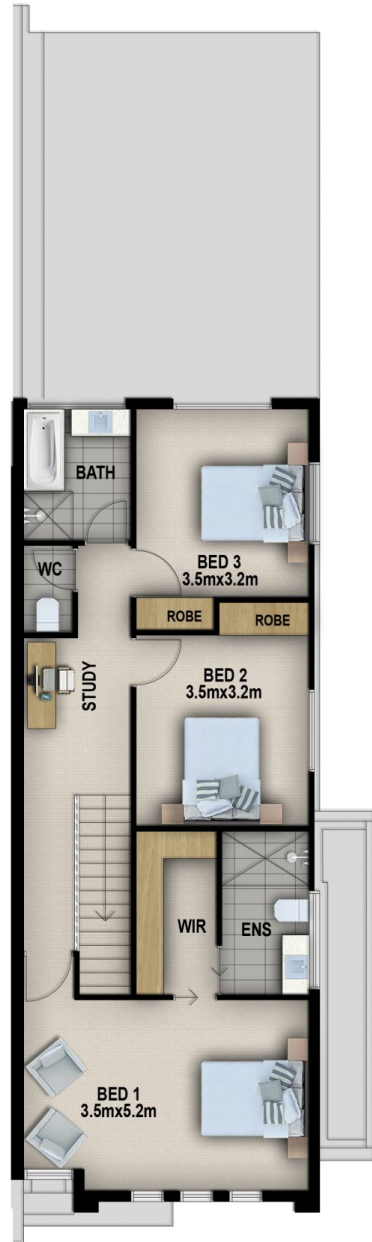

View : <https://www.bruse.com.au/sale/sa/north-north-east-suburbs/newton/residential/house/5549511>

PLEASE NOTE 16B IS CURRENTLY RENTED UNTIL FEBURARY 2021

16C IS BRAND NEW READY TO MOVE INTO NOW!

IF YOU ARE LOOKING FOR A NEW HOME WITH TOP QUALITY FINISHES AND KING SIZE ROOMS ? THEN YOU WILL APPRECIATE 16B & 16C HILDA AVENUE. THEY ARE SURPRISINGLY BIG.

Theon Bruse
08 8431 8181

Toby Shipway
8413 8181

Set on a lovely tree lined street in family friendly Newton. Newton has always been a sought after location due to

GROUND FLOOR

FIRST FLOOR

DWELLING 2

GROUND FLOOR

FIRST FLOOR

DWELLING 3